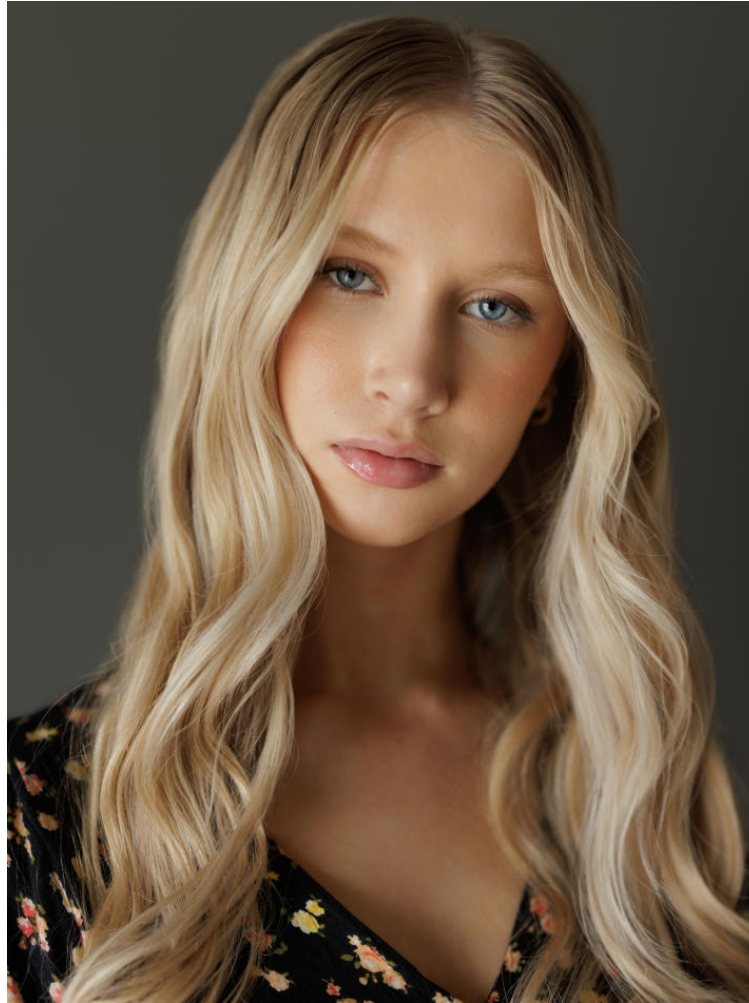

NEAL
HAMIL
AGENCY

Paige Saulsberry

Height: 171 cm / 5'7.5" | Bust: 97 cm / 38" | Waist: 71 cm / 28" | Hips: 97 cm / 38" | Shoe: 40.0 EU / 9.0 US | Hair: Blonde | Eyes: Blue

NEAL HAMIL AGENCY

Paige Saulsberry

Height: 171 cm / 5'7.5" | Bust: 97 cm / 38" | Waist: 71 cm / 28" | Hips: 97 cm / 38" | Shoe: 40.0 EU / 9.0 US | Hair: Blonde | Eyes: Blue

NEAL HAMIL AGENCY

Paige Saulsberry

Height: 171 cm / 5'7.5" | Bust: 97 cm / 38" | Waist: 71 cm / 28" | Hips: 97 cm / 38" | Shoe: 40.0 EU / 9.0 US | Hair: Blonde | Eyes: Blue