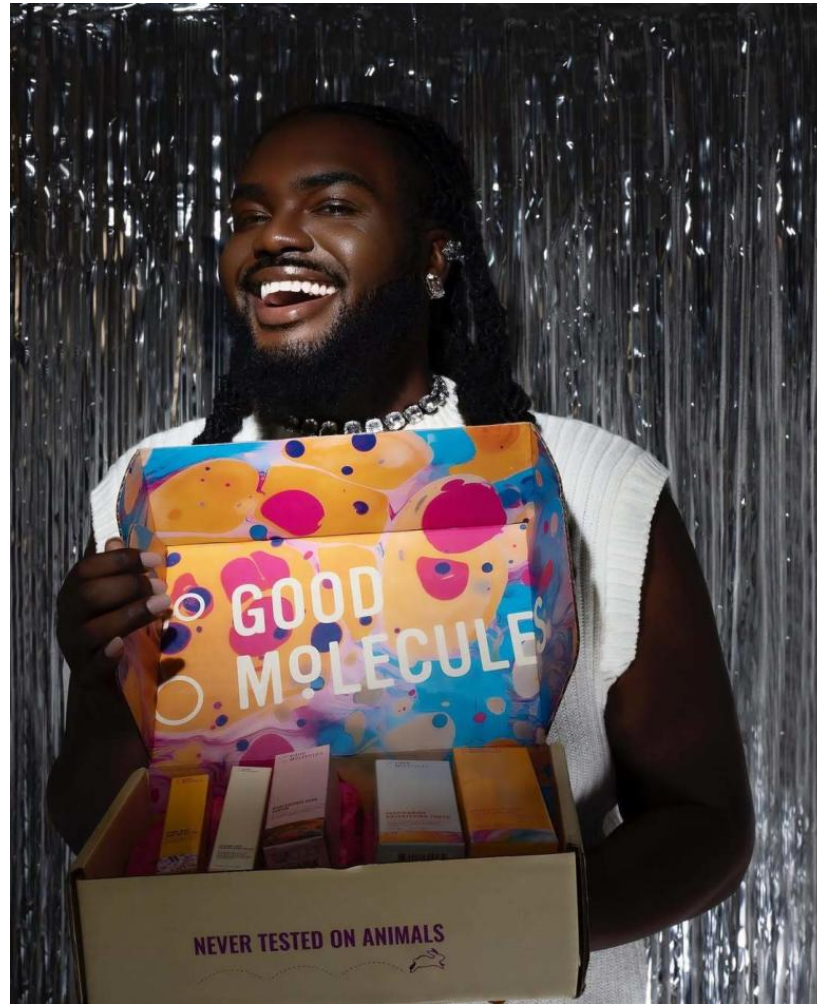

NEAL HAMIL AGENCY

Omega Lewis

Height: 185 cm / 6'1" | Waist: 109 cm / 43" | Inseam: 74 cm / 29" | Shoe: 48.0 EU / 13.0 US | Hair: Black | Eyes: Brown

NEAL HAMIL AGENCY

Omega Lewis

Height: 185 cm / 6'1" | Waist: 109 cm / 43" | Inseam: 74 cm / 29" | Shoe: 48.0 EU / 13.0 US | Hair: Black | Eyes: Brown