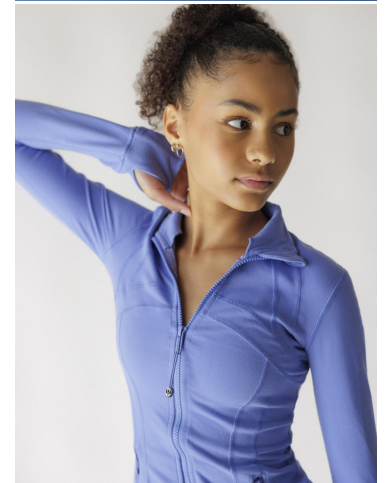

NEAL
HAMIL
AGENCY

Olivia Bullocks

Shoe: 39.0 EU / 8.0 US | Hair: Brown | Eyes: Brown

NEAL HAMIL AGENCY

Olivia Bullocks

Shoe: 39.0 EU / 8.0 US | Hair: Brown | Eyes: Brown

NEAL HAMIL AGENCY

Olivia Bullocks

Shoe: 39.0 EU / 8.0 US | Hair: Brown | Eyes: Brown