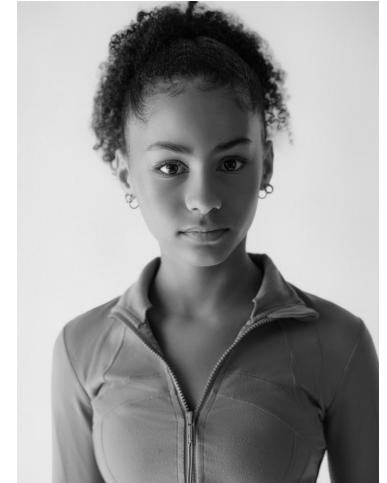

NEAL
HAMIL
AGENCY

Olivia Bullocks

Shoe: 39.0 EU / 8.0 US | Hair: Brown | Eyes: Brown

NEAL HAMIL AGENCY

Olivia Bullocks

Shoe: 39.0 EU / 8.0 US | Hair: Brown | Eyes: Brown

NEAL HAMIL AGENCY

Olivia Bullocks

Shoe: 39.0 EU / 8.0 US | Hair: Brown | Eyes: Brown