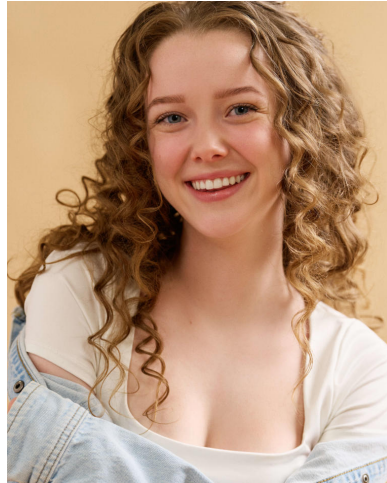

NEAL HAMIL AGENCY

Nicole Stocks

Height: 163 cm / 5'4" | Bust: 86 cm / 34" | Waist: 64 cm / 25" | Hips: 91 cm / 36" | Dress: 32 / 2 | Shoe: 37.5 EU / 6.5 US | Hair: Hazel | Eyes: Blue

NEAL HAMIL AGENCY

Nicole Stocks

Height: 163 cm / 5'4" | Bust: 86 cm / 34" | Waist: 64 cm / 25" | Hips: 91 cm / 36" | Dress: 32 / 2 | Shoe: 37.5 EU / 6.5 US | Hair: Hazel | Eyes: Blue