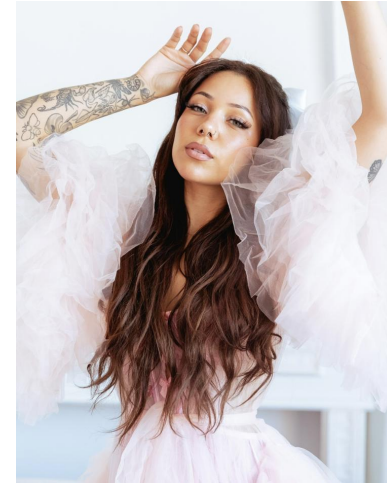

NEAL HAMIL AGENCY

Height: 160 cm / 5'3" | Bust: 81 cm / 32" | Waist: 61 cm / 24" | Hips: 91 cm / 36" | Dress: 30-32 / 0-2 | Shoe: 38.0 EU / 7.0 US | Hair: Dark Brown | Eyes: Green