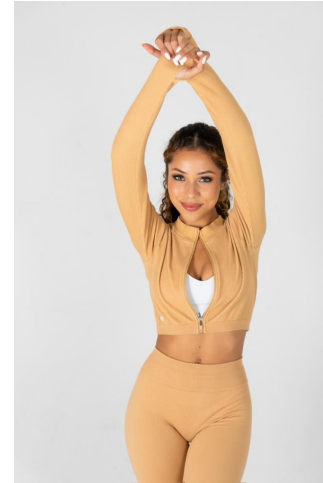

# NEAL HAMIL AGENCY

Nay Lassala

Height: 160 cm / 5'3" | Bust: 81 cm / 32" | Waist: 61 cm / 24" | Hips: 91 cm / 36" | Dress: 30-32 / 0-2 | Shoe: 38.0 EU / 7.0 US | Hair: Dark Brown | Eyes: Green