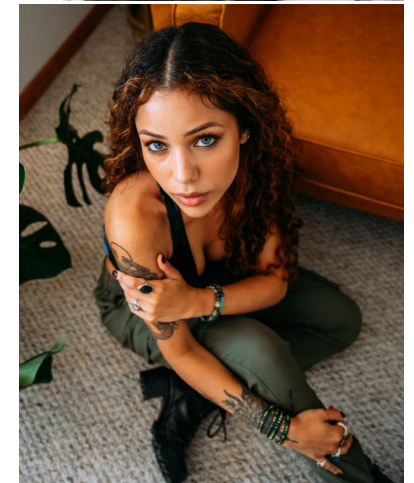

# NEAL HAMIL AGENCY

Nay Lassala

Height: 160 cm / 5'3" | Bust: 81 cm / 32" | Waist: 61 cm / 24" | Hips: 91 cm / 36" | Dress: 30-32 / 0-2 | Shoe: 38.0 EU / 7.0 US | Hair: Dark Brown | Eyes: Green