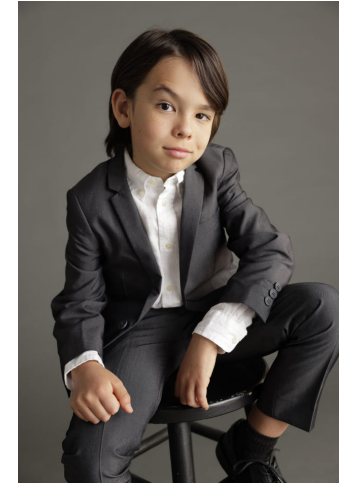

# NEAL HAMIL AGENCY

Nathan Stone

Height: 130 cm / 4'3" | Waist: 61 cm / 24" | Cloth Size: 7 | Shoe: 35.0 EU / 3.0 US | Hair: Brown | Eyes: Brown