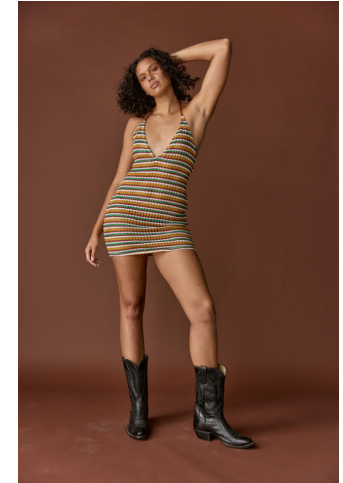

NEAL HAMIL AGENCY

Mylana Byrd

Height: 188 cm / 6'2" | Bust: 94 cm / 37" | Waist: 79 cm / 31" | Hips: 107 cm / 42" | Dress: 38 / 8 | Shoe: 43.0 EU / 12.0 US | Hair: Brown | Eyes: Brown

NEAL HAMIL AGENCY

Mylana Byrd

Height: 188 cm / 6'2" | Bust: 94 cm / 37" | Waist: 79 cm / 31" | Hips: 107 cm / 42" | Dress: 38 / 8 | Shoe: 43.0 EU / 12.0 US | Hair: Brown | Eyes: Brown

NEAL HAMIL AGENCY

Mylana Byrd

Height: 188 cm / 6'2" | Bust: 94 cm / 37" | Waist: 79 cm / 31" | Hips: 107 cm / 42" | Dress: 38 / 8 | Shoe: 43.0 EU / 12.0 US | Hair: Brown | Eyes: Brown