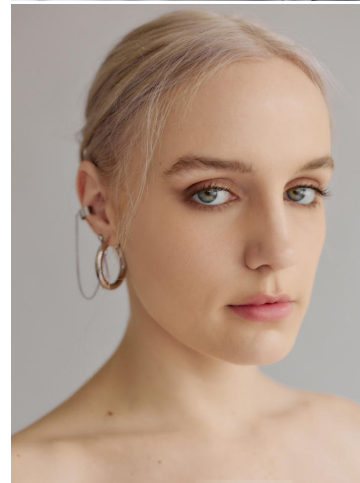

NEAL  
HAMIL  
AGENCY

Michala Oldbury

Height: 177 cm / 5'9.5" | Bust: 89 cm / 35" | Waist: 74 cm / 29" | Hips: 99 cm / 39" | Dress: 38 / 8 | Shoe: 40.0 EU / 9.0 US | Hair: Platinum Blonde | Eyes: Blue

# NEAL HAMIL AGENCY

Michala Oldbury

Height: 177 cm / 5'9.5" | Bust: 89 cm / 35" | Waist: 74 cm / 29" | Hips: 99 cm / 39" | Dress: 38 / 8 | Shoe: 40.0 EU / 9.0 US | Hair: Platinum Blonde | Eyes: Blue