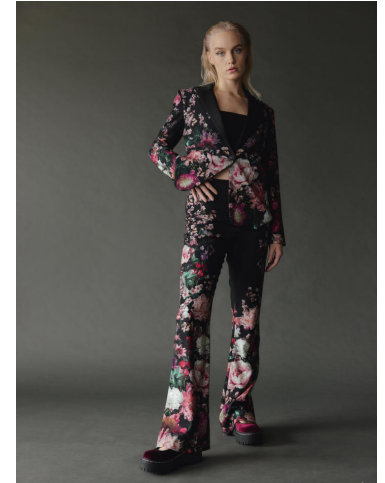

NEAL HAMIL AGENCY

Height: 177 cm / 5'9.5" | Bust: 89 cm / 35" | Waist: 74 cm / 29" | Hips: 99 cm / 39" | Dress: 38 / 8 | Shoe: 40.0 EU / 9.0 US | Hair: Platinum Blonde | Eyes: Blue