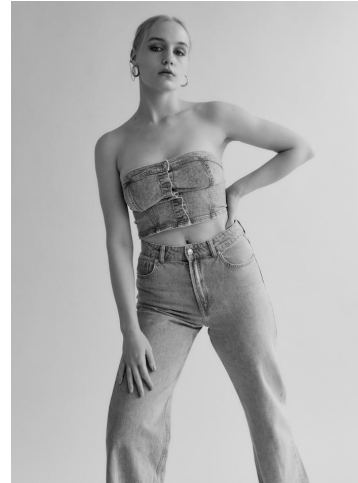

NEAL HAMIL AGENCY

Michala Oldbury

Height: 177 cm / 5'9.5" | Bust: 89 cm / 35" | Waist: 74 cm / 29" | Hips: 99 cm / 39" | Dress: 38 / 8 | Shoe: 40.0 EU / 9.0 US | Hair: Platinum Blonde | Eyes: Blue