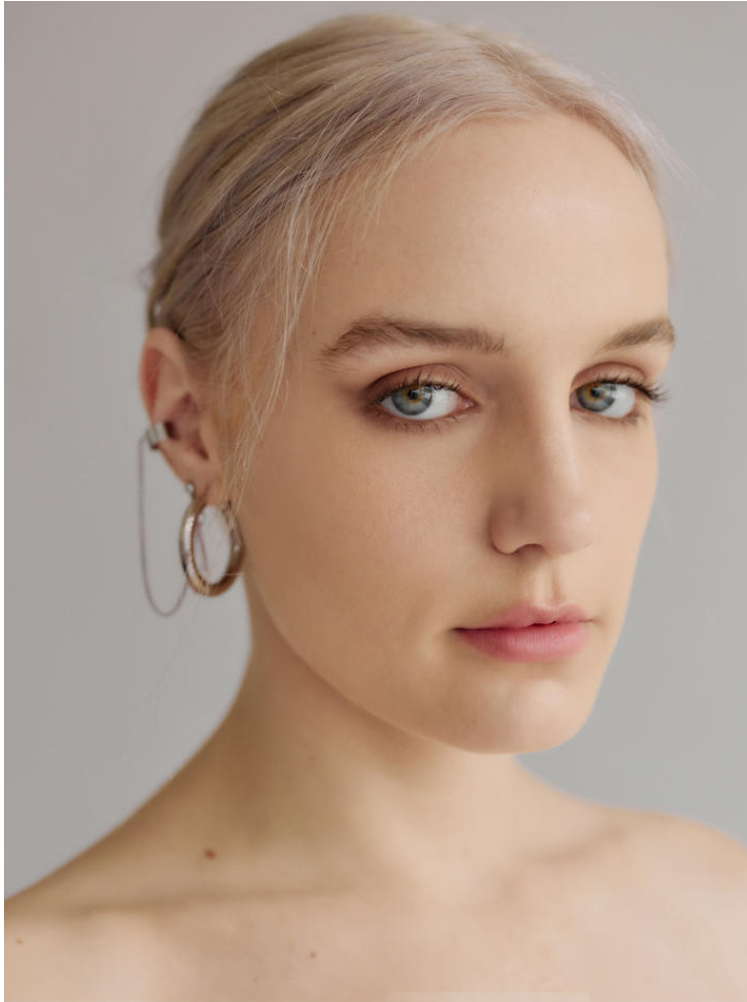

NEAL HAMIL AGENCY

Michala Oldbury

Height: 177 cm / 5'9.5" | Bust: 89 cm / 35" | Waist: 74 cm / 29" | Hips: 99 cm / 39" | Dress: 38 / 8 | Shoe: 40.0 EU / 9.0 US | Hair: Platinum Blonde | Eyes: Blue