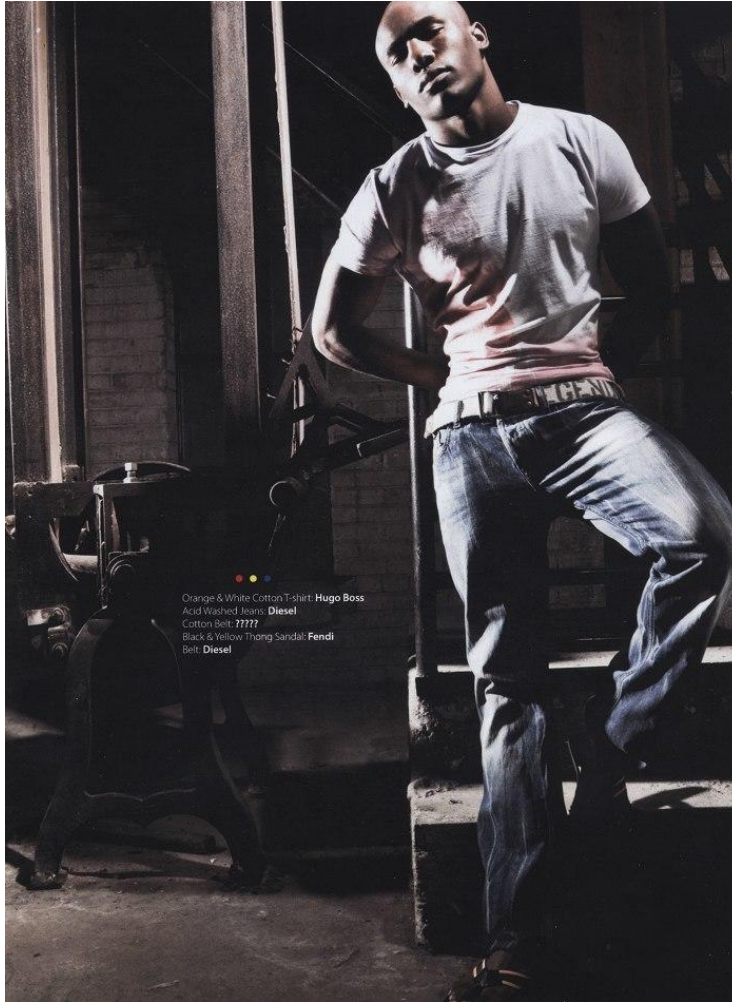

NEAL HAMIL AGENCY

Michael Henry

Height: 183 cm / 6'0" | Waist: 79 cm / 31" | Inseam: 81 cm / 32" | Collar: 41 cm / 16" | Suit size: 48.0 cm / 38" | Suit Length: R | Shoe: 42.5 EU / 9.0 US | Hair: Bald | Eyes: Brown