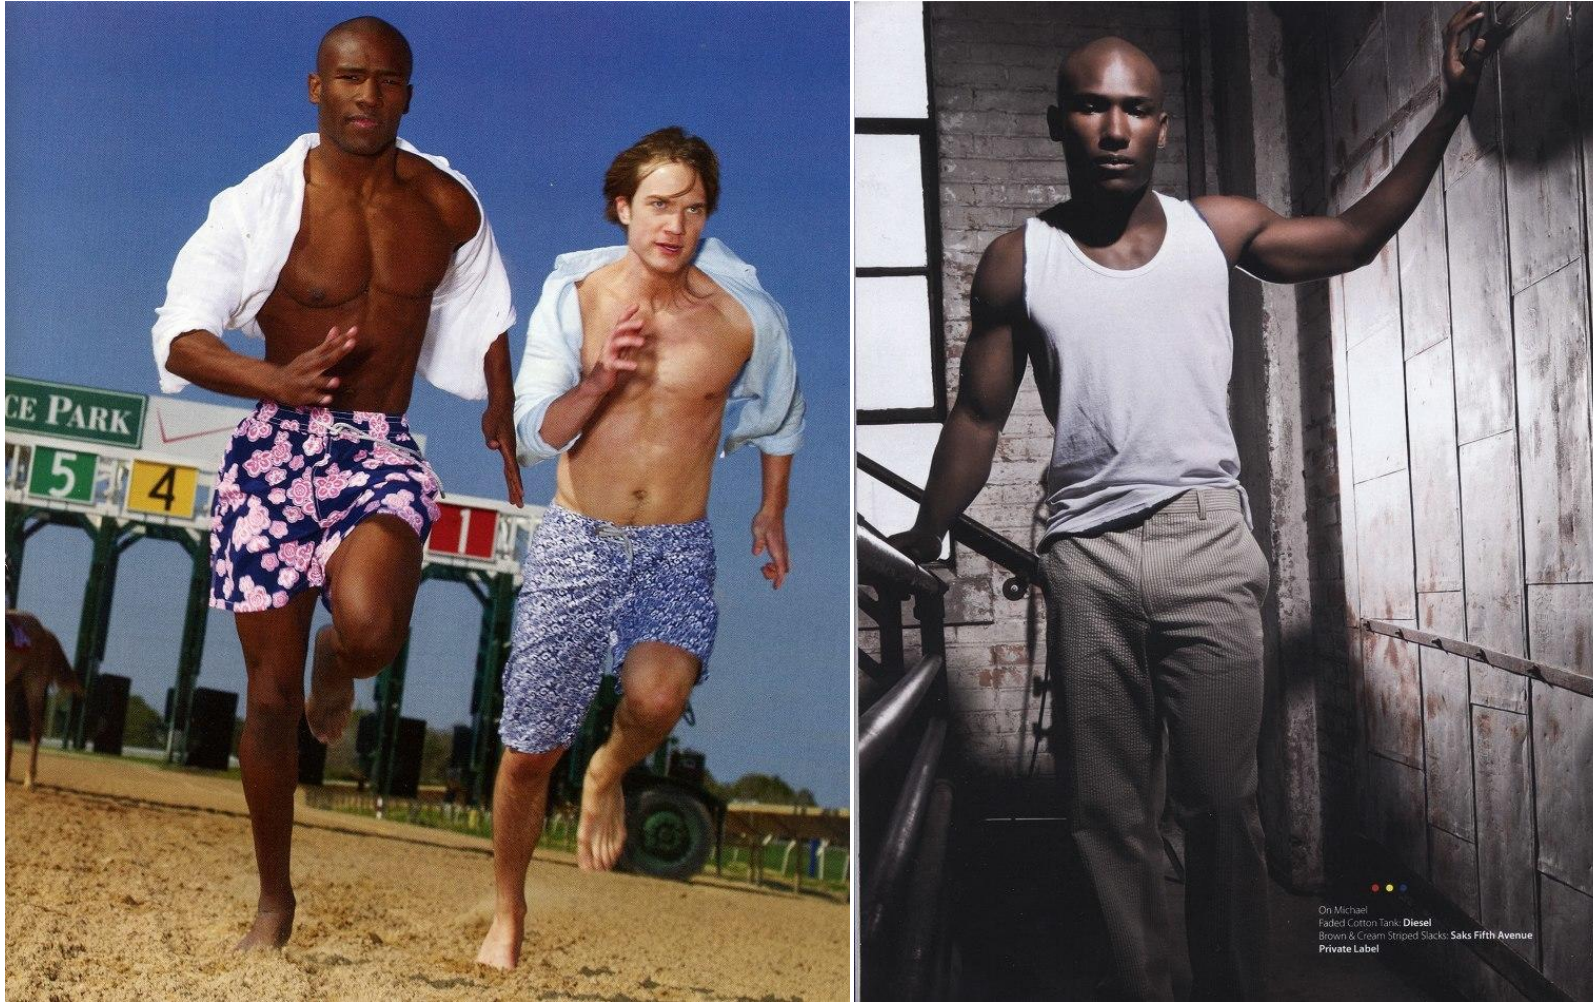

NEAL HAMIL AGENCY

Michael Henry

Height: 183 cm / 6'0" | Waist: 79 cm / 31" | Inseam: 81 cm / 32" | Collar: 41 cm / 16" | Suit size: 48.0 cm / 38" | Suit Length: R | Shoe: 42.5 EU / 9.0 US | Hair: Bald | Eyes: Brown