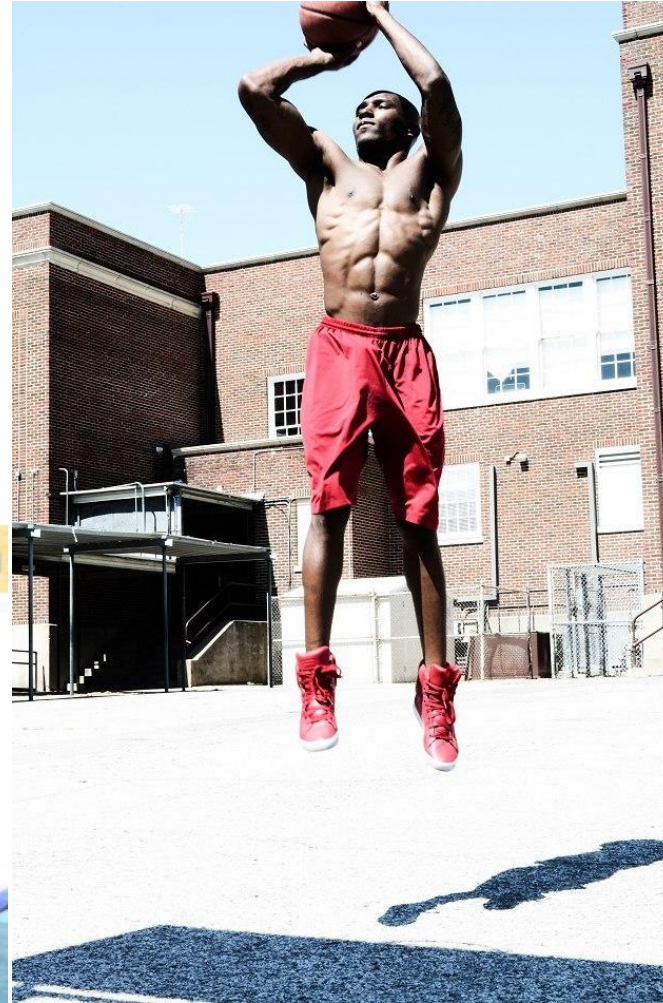

NEAL HAMIL AGENCY

Michael Henry

Height: 183 cm / 6'0" | Waist: 79 cm / 31" | Inseam: 81 cm / 32" | Collar: 41 cm / 16" | Suit size: 48.0 cm / 38" | Suit Length: R | Shoe: 42.5 EU / 9.0 US | Hair: Bald | Eyes: Brown