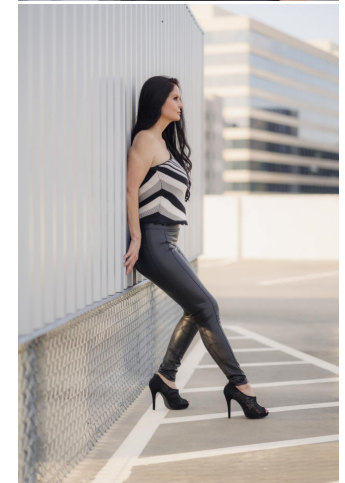

NEAL
HAMIL
AGENCY

Melody Hewitt

Height: 170 cm / 5'7" | Bust: 91 cm / 36" | Waist: 66 cm / 26" | Hips: 96 cm / 38" | Dress: 34-36 / 4-6 | Shoe: 38.5 EU / 7.5 US | Hair: Dark Brown | Eyes: Brown

NEAL HAMIL AGENCY

Melody Hewitt

Height: 170 cm / 5'7" | Bust: 91 cm / 36" | Waist: 66 cm / 26" | Hips: 96 cm / 38" | Dress: 34-36 / 4-6 | Shoe: 38.5 EU / 7.5 US | Hair: Dark Brown | Eyes: Brown

NEAL HAMIL AGENCY

Melody Hewitt

Height: 170 cm / 5'7" | Bust: 91 cm / 36" | Waist: 66 cm / 26" | Hips: 96 cm / 38" | Dress: 34-36 / 4-6 | Shoe: 38.5 EU / 7.5 US | Hair: Dark Brown | Eyes: Brown

NEAL HAMIL AGENCY

Melody Hewitt

Height: 170 cm / 5'7" | Bust: 91 cm / 36" | Waist: 66 cm / 26" | Hips: 96 cm / 38" | Dress: 34-36 / 4-6 | Shoe: 38.5 EU / 7.5 US | Hair: Dark Brown | Eyes: Brown