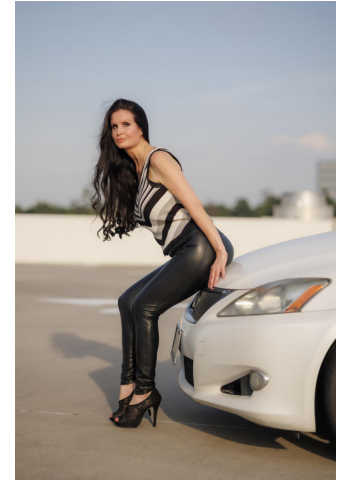

NEAL
HAMIL
AGENCY

Melody Hewitt

Height: 170 cm / 5'7" | Bust: 91 cm / 36" | Waist: 66 cm / 26" | Hips: 96 cm / 38" | Dress: 34-36 / 4-6 | Shoe: 38.5 EU / 7.5 US | Hair: Dark Brown | Eyes: Brown

NEAL HAMIL AGENCY

Melody Hewitt

Height: 170 cm / 5'7" | Bust: 91 cm / 36" | Waist: 66 cm / 26" | Hips: 96 cm / 38" | Dress: 34-36 / 4-6 | Shoe: 38.5 EU / 7.5 US | Hair: Dark Brown | Eyes: Brown

NEAL HAMIL AGENCY

Melody Hewitt

Height: 170 cm / 5'7" | Bust: 91 cm / 36" | Waist: 66 cm / 26" | Hips: 96 cm / 38" | Dress: 34-36 / 4-6 | Shoe: 38.5 EU / 7.5 US | Hair: Dark Brown | Eyes: Brown

NEAL HAMIL AGENCY

Melody Hewitt

Height: 170 cm / 5'7" | Bust: 91 cm / 36" | Waist: 66 cm / 26" | Hips: 96 cm / 38" | Dress: 34-36 / 4-6 | Shoe: 38.5 EU / 7.5 US | Hair: Dark Brown | Eyes: Brown