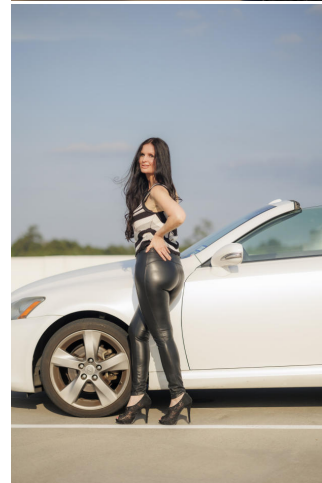

NEAL
HAMIL
AGENCY

Melody Hewitt

Height: 170 cm / 5'7" | Bust: 91 cm / 36" | Waist: 66 cm / 26" | Hips: 96 cm / 38" | Dress: 34-36 / 4-6 | Shoe: 38.5 EU / 7.5 US | Hair: Dark Brown | Eyes: Brown

NEAL HAMIL AGENCY

Melody Hewitt

Height: 170 cm / 5'7" | Bust: 91 cm / 36" | Waist: 66 cm / 26" | Hips: 96 cm / 38" | Dress: 34-36 / 4-6 | Shoe: 38.5 EU / 7.5 US | Hair: Dark Brown | Eyes: Brown

NEAL HAMIL AGENCY

Melody Hewitt

Height: 170 cm / 5'7" | Bust: 91 cm / 36" | Waist: 66 cm / 26" | Hips: 96 cm / 38" | Dress: 34-36 / 4-6 | Shoe: 38.5 EU / 7.5 US | Hair: Dark Brown | Eyes: Brown

NEAL HAMIL AGENCY

Melody Hewitt

Height: 170 cm / 5'7" | Bust: 91 cm / 36" | Waist: 66 cm / 26" | Hips: 96 cm / 38" | Dress: 34-36 / 4-6 | Shoe: 38.5 EU / 7.5 US | Hair: Dark Brown | Eyes: Brown