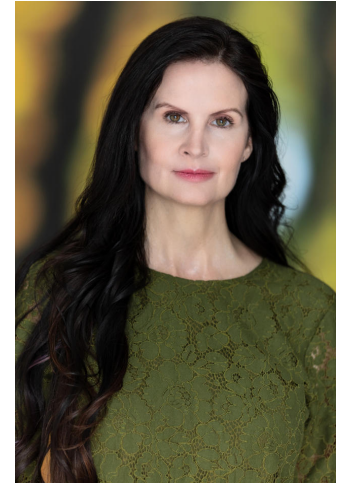

NEAL
HAMIL
AGENCY

Melody Hewitt

Height: 170 cm / 5'7" | Bust: 91 cm / 36" | Waist: 66 cm / 26" | Hips: 96 cm / 38" | Dress: 34-36 / 4-6 | Shoe: 38.5 EU / 7.5 US | Hair: Dark Brown | Eyes: Brown

NEAL HAMIL AGENCY

Melody Hewitt

Height: 170 cm / 5'7" | Bust: 91 cm / 36" | Waist: 66 cm / 26" | Hips: 96 cm / 38" | Dress: 34-36 / 4-6 | Shoe: 38.5 EU / 7.5 US | Hair: Dark Brown | Eyes: Brown

NEAL HAMIL AGENCY

Melody Hewitt

Height: 170 cm / 5'7" | Bust: 91 cm / 36" | Waist: 66 cm / 26" | Hips: 96 cm / 38" | Dress: 34-36 / 4-6 | Shoe: 38.5 EU / 7.5 US | Hair: Dark Brown | Eyes: Brown

NEAL HAMIL AGENCY

Melody Hewitt

Height: 170 cm / 5'7" | Bust: 91 cm / 36" | Waist: 66 cm / 26" | Hips: 96 cm / 38" | Dress: 34-36 / 4-6 | Shoe: 38.5 EU / 7.5 US | Hair: Dark Brown | Eyes: Brown