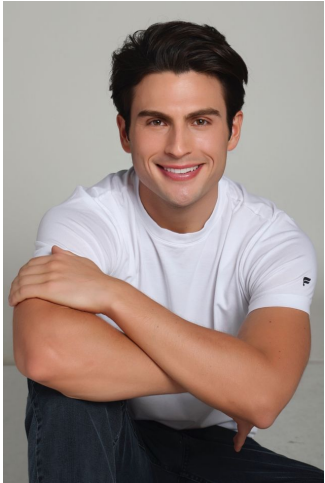

NEAL
HAMIL
AGENCY

Maxwell Gammon

Height: 179 cm / 5'10.5" | Waist: 79 cm / 31" | Inseam: 76 cm / 30" | Collar: 39 cm / 15.5" | Shoe: 43.0 EU / 12.0 US | Hair: Brown | Eyes: Light Brown

NEAL HAMIL AGENCY

Maxwell Gammon

Height: 179 cm / 5'10.5" | Waist: 79 cm / 31" | Inseam: 76 cm / 30" | Collar: 39 cm / 15.5" | Shoe: 43.0 EU / 12.0 US | Hair: Brown | Eyes: Light Brown

NEAL
HAMIL
AGENCY

Maxwell Gammon

Height: 179 cm / 5'10.5" | Waist: 79 cm / 31" | Inseam: 76 cm / 30" | Collar: 39 cm / 15.5" | Shoe: 43.0 EU / 12.0 US | Hair: Brown | Eyes: Light Brown