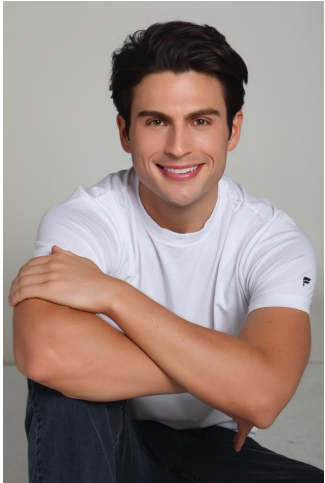

NEAL
HAMIL
AGENCY

Maxwell Gammon

Height: 179 cm / 5'10.5" | Waist: 79 cm / 31" | Inseam: 76 cm / 30" | Collar: 39 cm / 15.5" | Hair: Brown | Eyes: Light Brown

NEAL HAMIL AGENCY

Maxwell Gammon

Height: 179 cm / 5'10.5" | Waist: 79 cm / 31" | Inseam: 76 cm / 30" | Collar: 39 cm / 15.5" | Hair: Brown | Eyes: Light Brown

NEAL
HAMIL
AGENCY

Maxwell Gammon

Height: 179 cm / 5'10.5" | Waist: 79 cm / 31" | Inseam: 76 cm / 30" | Collar: 39 cm / 15.5" | Hair: Brown | Eyes: Light Brown