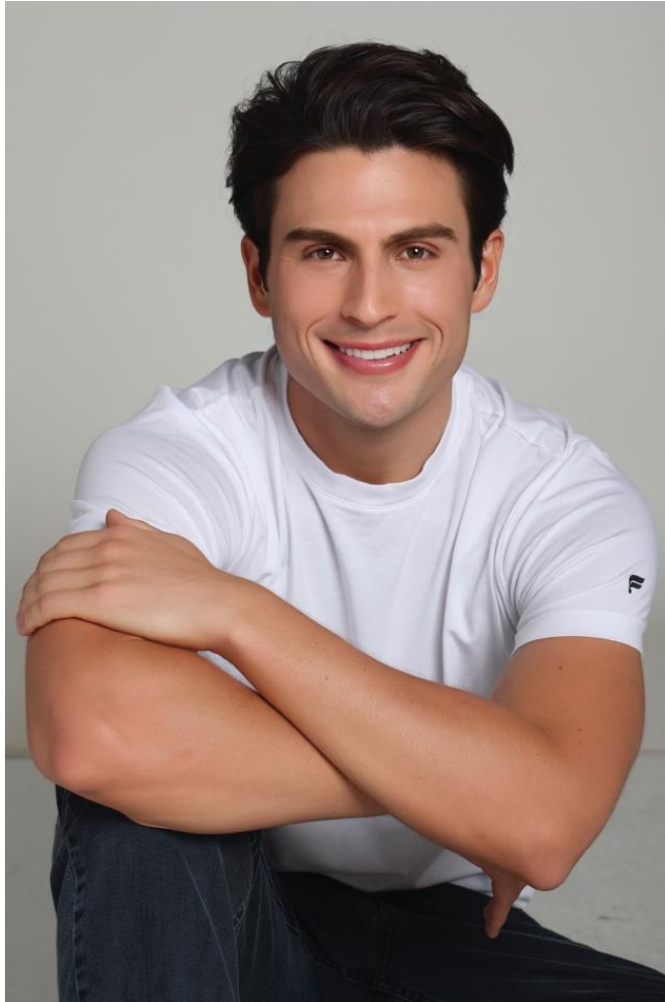

NEAL
HAMIL
AGENCY

Maxwell Gammon

Height: 179 cm / 5'10.5" | Waist: 79 cm / 31" | Inseam: 76 cm / 30" | Collar: 39 cm / 15.5" | Hair: Brown | Eyes: Light Brown

NEAL HAMIL AGENCY

Maxwell Gammon

Height: 179 cm / 5'10.5" | Waist: 79 cm / 31" | Inseam: 76 cm / 30" | Collar: 39 cm / 15.5" | Hair: Brown | Eyes: Light Brown

Height: 179 cm / 5'10.5" | Waist: 79 cm / 31" | In : 39 cm / 15.5" | Hair: Brown | Eyes: Light Brown

NEAL
HAMIL
AGENCY