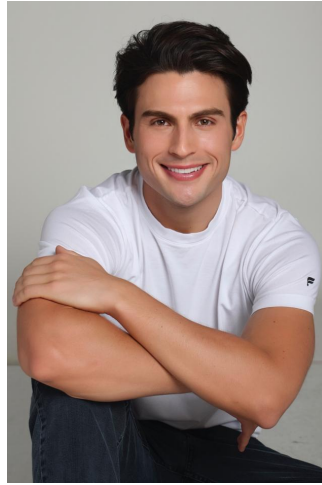

NEAL HAMIL AGENCY

Maxwell Gammon

Height: 179 cm / 5'10.5" | Waist: 79 cm / 31" | Inseam: 76 cm / 30" | Collar: 39 cm / 15.5" | Hair: Brown | Eyes: Light Brown

NEAL HAMIL AGENCY

Maxwell Gammon

Height: 179 cm / 5'10.5" | Waist: 79 cm / 31" | Inseam: 76 cm / 30" | Collar: 39 cm / 15.5" | Hair: Brown | Eyes: Light Brown

NEAL HAMIL AGENCY

Maxwell Gammon

Height: 179 cm / 5'10.5" | Waist: 79 cm / 31" | Inseam: 76 cm / 30" | Collar: 39 cm / 15.5" | Hair: Brown | Eyes: Light Brown