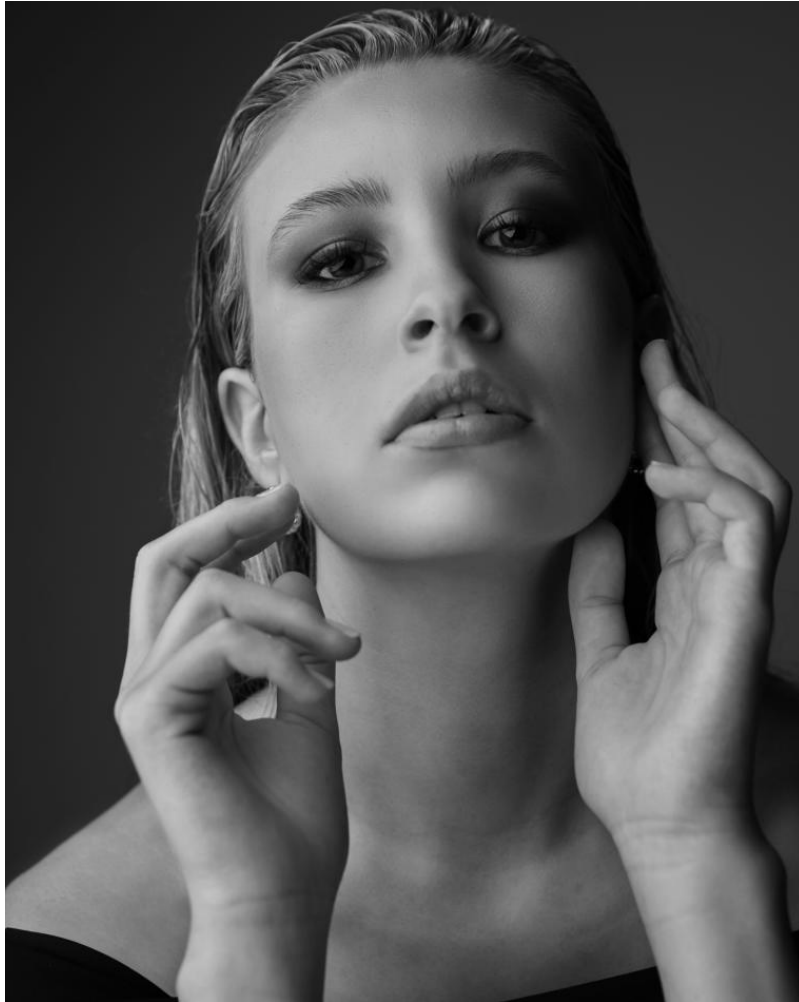

NEAL
HAMIL
AGENCY

Madeleine Bartholet

Height: 175 cm / 5'9" | Bust: 84 cm / 33" | Waist: 67 cm / 26.5" | Hips: 91 cm / 36" | Shoe: 39.0 EU / 8.0 US | Hair: Dark Blonde | Eyes: Green/Brown