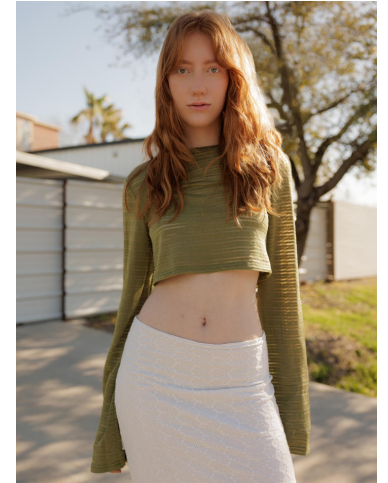

NEAL
HAMIL
AGENCY

Mackenzie Lide

Height: 174 cm / 5'8.5" | Bust: 81 cm / 32" | Waist: 64 cm / 25" | Hips: 89 cm / 35" | Dress: 32-34 / 2-4 | Inseam: 72 cm / 28.5" | Shoe: 38.0 EU / 7.0 US | Hair: Red | Eyes: Green