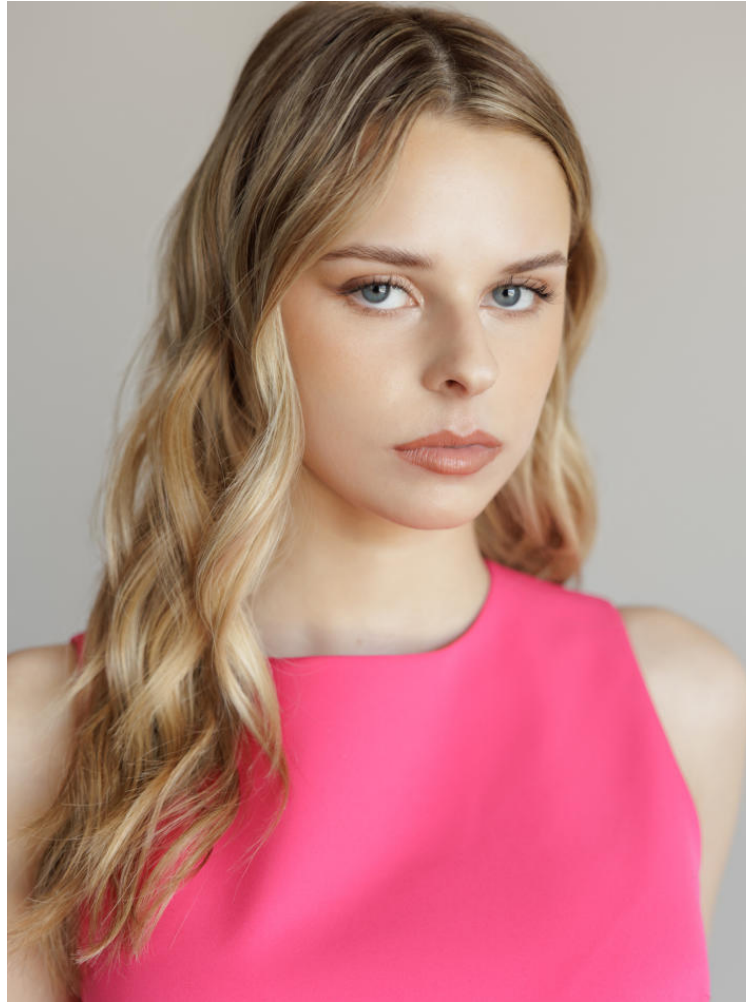

NEAL  
HAMIL  
AGENCY

Lorelei Wolken

Height: 173 cm / 5'8" | Bust: 79 cm / 31" | Waist: 64 cm / 25" | Hips: 84 cm / 33" | Dress: 30 / 0 | Shoe: 40.0 EU / 9.0 US | Hair: Blonde | Eyes: Blue

# NEAL HAMIL AGENCY

Loralei Wolken

Height: 173 cm / 5'8" | Bust: 79 cm / 31" | Waist: 64 cm / 25" | Hips: 84 cm / 33" | Dress: 30 / 0 | Shoe: 40.0 EU / 9.0 US | Hair: Blonde | Eyes: Blue

# NEAL HAMIL AGENCY

Lorelei Wolken

Height: 173 cm / 5'8" | Bust: 79 cm / 31" | Waist: 64 cm / 25" | Hips: 84 cm / 33" | Dress: 30 / 0 | Shoe: 40.0 EU / 9.0 US | Hair: Blonde | Eyes: Blue