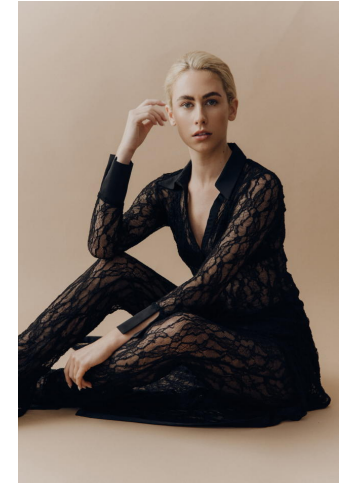

NEAL HAMIL AGENCY

Lois Kate Kolkhorst

Height: 173 cm / 5'8" | Bust: 79 cm / 31" | Waist: 61 cm / 24" | Hips: 89 cm / 35" | Dress: 30-32 / 0-2 | Shoe: 38.0 EU / 7.0 US | Hair: Blonde | Eyes: Blue/Green