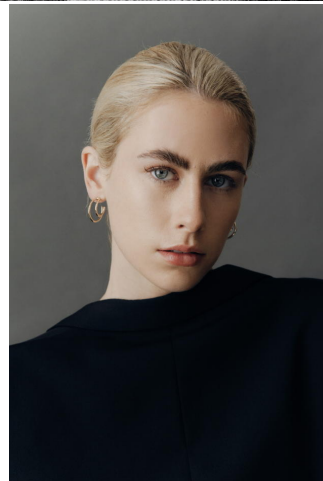

NEAL HAMIL AGENCY

Lois Kate Kolkhorst

Height: 173 cm / 5'8" | Bust: 79 cm / 31" | Waist: 61 cm / 24" | Hips: 89 cm / 35" | Dress: 30-32 / 0-2 | Shoe: 38.0 EU / 7.0 US | Hair: Blonde | Eyes: Blue/Green