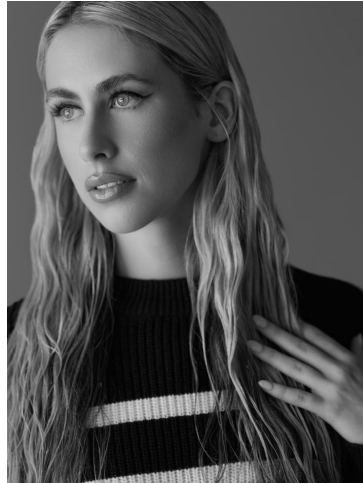

NEAL
HAMIL
AGENCY

Lois Kate Kolkhorst

Height: 173 cm / 5'8" | Bust: 79 cm / 31" | Waist: 61 cm / 24" | Hips: 89 cm / 35" | Dress: 30-32 / 0-2 | Shoe: 38.0 EU / 7.0 US | Hair: Blonde | Eyes: Blue/Green

NEAL HAMIL AGENCY

Lois Kate Kolkhorst

Height: 173 cm / 5'8" | Bust: 79 cm / 31" | Waist: 61 cm / 24" | Hips: 89 cm / 35" | Dress: 30-32 / 0-2 | Shoe: 38.0 EU / 7.0 US | Hair: Blonde | Eyes: Blue/Green

NEAL HAMIL AGENCY

Lois Kate Kolkhorst

Height: 173 cm / 5'8" | Bust: 79 cm / 31" | Waist: 61 cm / 24" | Hips: 89 cm / 35" | Dress: 30-32 / 0-2 | Shoe: 38.0 EU / 7.0 US | Hair: Blonde | Eyes: Blue/Green

NEAL HAMIL AGENCY

Lois Kate Kolkhorst

Height: 173 cm / 5'8" | Bust: 79 cm / 31" | Waist: 61 cm / 24" | Hips: 89 cm / 35" | Dress: 30-32 / 0-2 | Shoe: 38.0 EU / 7.0 US | Hair: Blonde | Eyes: Blue/Green