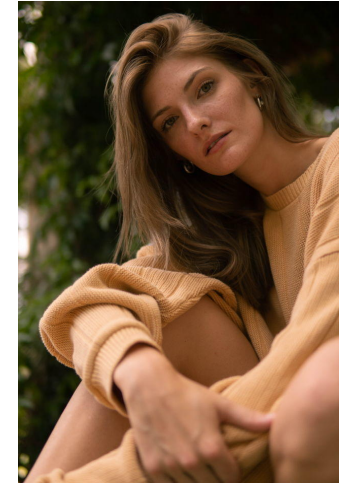

NEAL HAMIL AGENCY

Lilli Heintz

Height: 178 cm / 5'10" | Bust: 77 cm / 30.5" | Waist: 64 cm / 25" | Hips: 89 cm / 35" | Dress: 30-32 / 0-2 | Shoe: 40.0 EU / 9.0 US | Hair: Light Brown | Eyes: Green