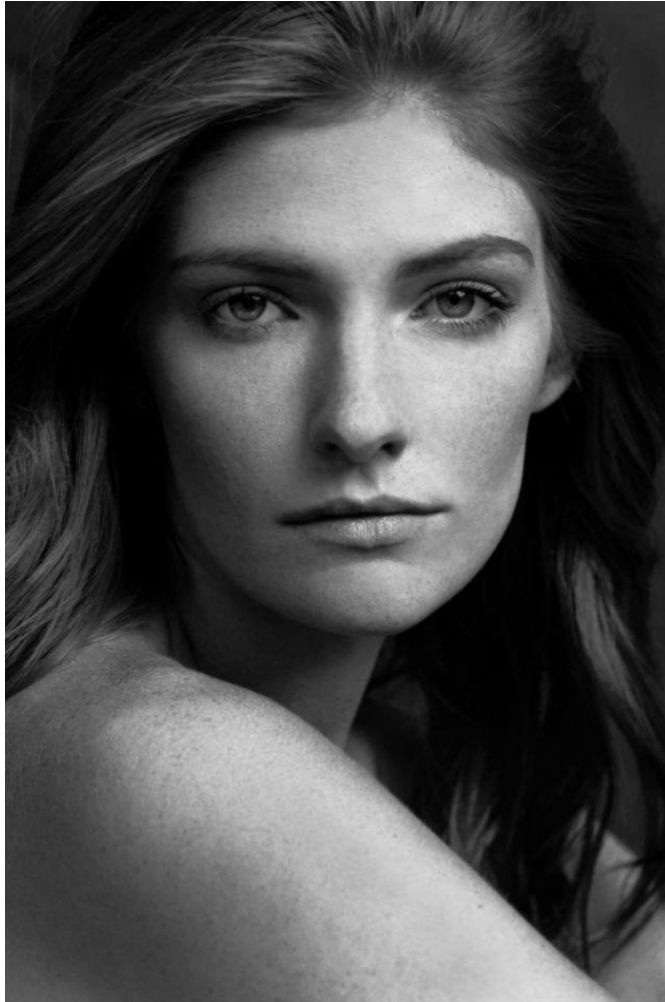

NEAL
HAMIL
AGENCY

Lilli Heintz

Height: 178 cm / 5'10" | Bust: 77 cm / 30.5" | Waist: 64 cm / 25" | Hips: 89 cm / 35" | Dress: 30-32 / 0-2 | Shoe: 40.0 EU / 9.0 US | Hair: Light Brown | Eyes: Green