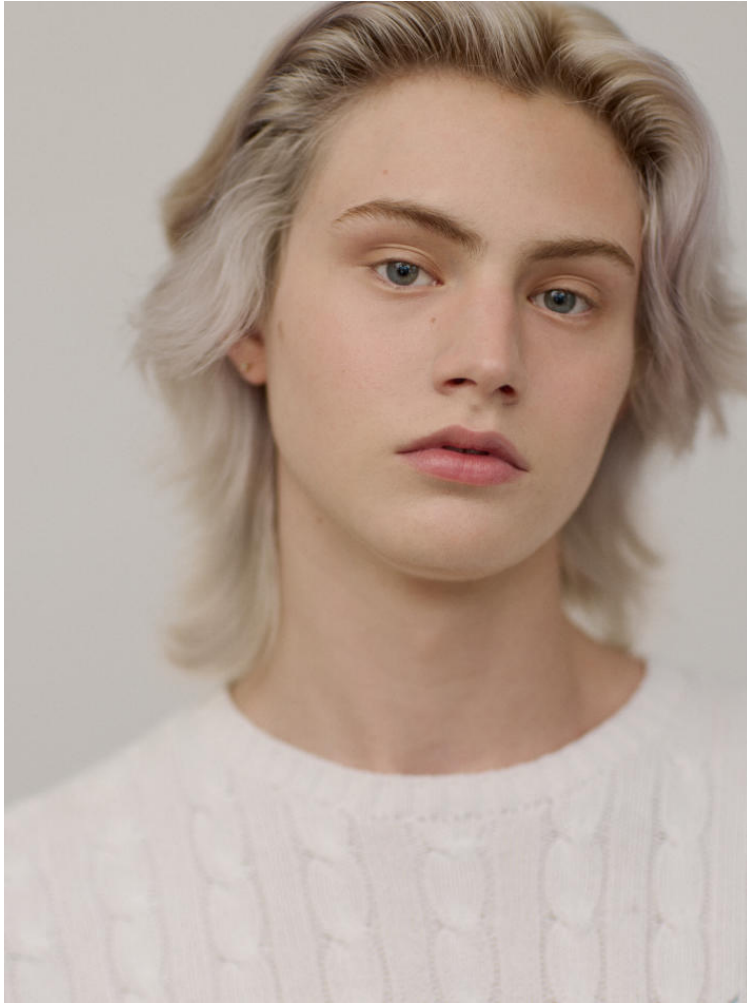

NEAL
HAMIL
AGENCY