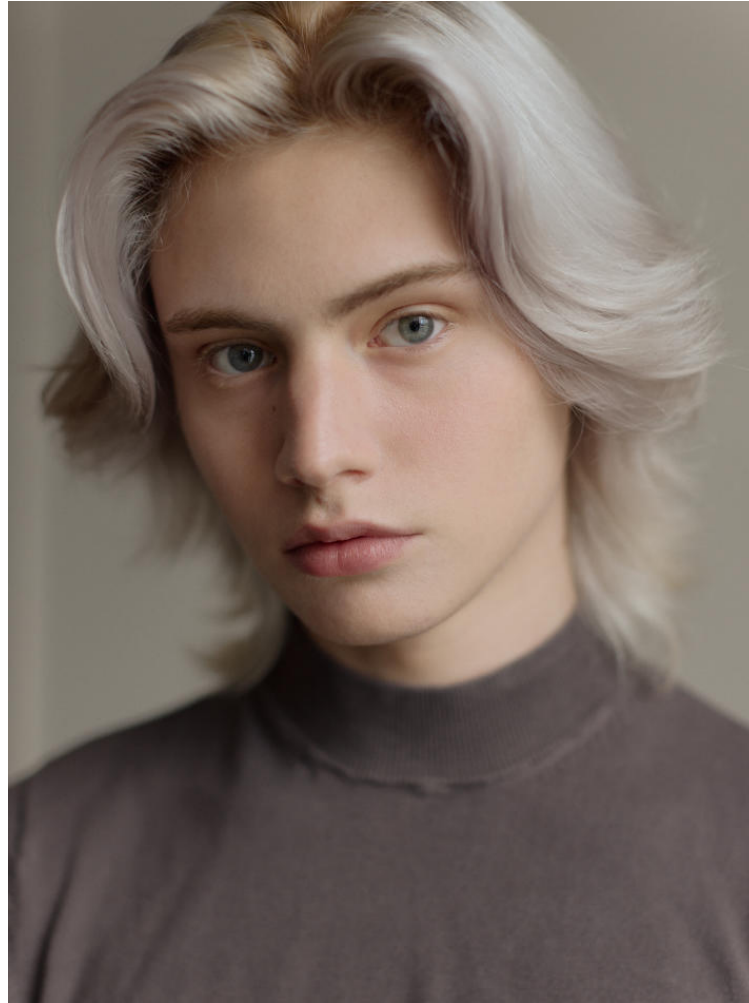

NEAL
HAMIL
AGENCY

NEAL
HAMIL
AGENCY

Height: 179 cm / 5'10.5" | Waist: 97 cm / 38" | Inseam: 84 cm / 33" | Collar: .0 cm / 36" | Suit Length: R | Shoe: 43.5 EU / 10.0 US | Hair: Brown | Eyes:

NEAL HAMIL AGENCY

NEAL
HAMIL
AGENCY

Height: 179 cm / 5'10.5" | Waist: 97 cm / 38" | Inseam: 84 cm / 33" | Collar: .0 cm / 36" | Suit Length: R | Shoe: 43.5 EU / 10.0 US | Hair: Brown | Eyes:

NEAL HAMIL AGENCY

NEAL
HAMIL
AGENCY