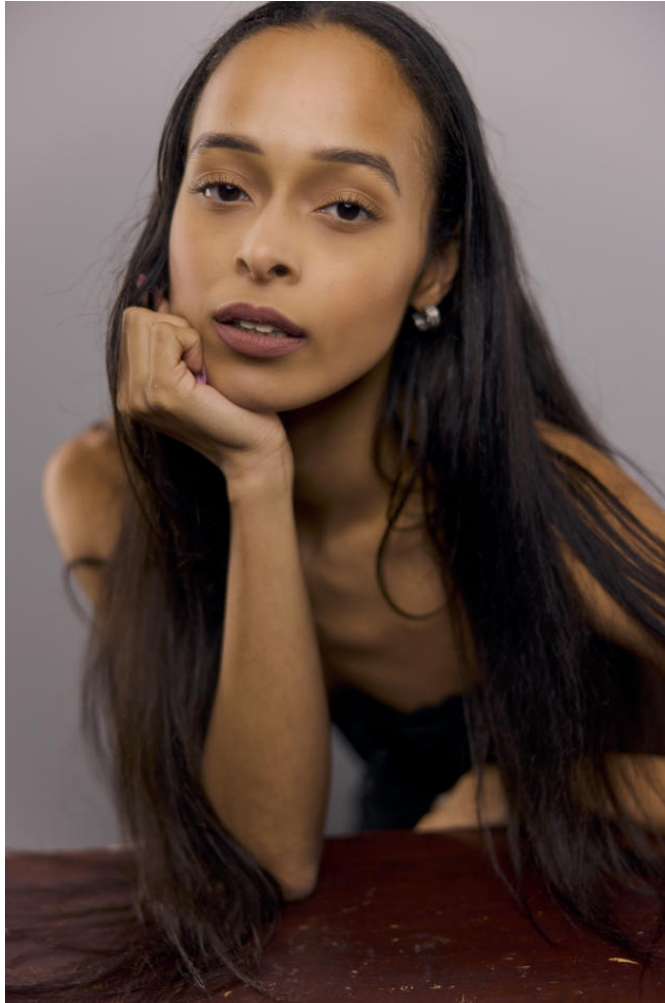

NEAL HAMIL AGENCY

Lena Phong

Height: 173 cm / 5'8" | Bust: 79 cm / 31" | Waist: 61 cm / 24" | Hips: 81 cm / 32" | Dress: 30 / 0 | Shoe: 39.0 EU / 8.0 US | Hair: Dark Brown | Eyes: Black

NEAL HAMIL AGENCY

Lena Phong

Height: 173 cm / 5'8" | Bust: 79 cm / 31" | Waist: 61 cm / 24" | Hips: 81 cm / 32" | Dress: 30 / 0 | Shoe: 39.0 EU / 8.0 US | Hair: Dark Brown | Eyes: Black

NEAL HAMIL AGENCY

Lena Phong

Height: 173 cm / 5'8" | Bust: 79 cm / 31" | Waist: 61 cm / 24" | Hips: 81 cm / 32" | Dress: 30 / 0 | Shoe: 39.0 EU / 8.0 US | Hair: Dark Brown | Eyes: Black