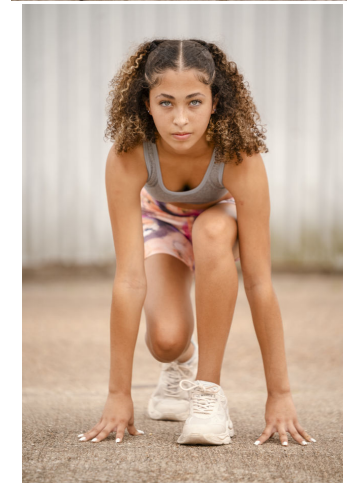

NEAL
HAMIL
AGENCY

Leisele Sheeran

Height: 168 cm / 5'6" | Bust: 81 cm / 32" | Waist: 64 cm / 25" | Hips: 94 cm / 37" | Dress: 32-34 / 2-4 | Shoe: 38.5 EU / 7.5 US | Hair: Brown | Eyes: Blue/Green

NEAL HAMIL AGENCY

Leisele Sheeran

Height: 168 cm / 5'6" | Bust: 81 cm / 32" | Waist: 64 cm / 25" | Hips: 94 cm / 37" | Dress: 32-34 / 2-4 | Shoe: 38.5 EU / 7.5 US | Hair: Brown | Eyes: Blue/Green

NEAL HAMIL AGENCY

Leisele Sheeran

Height: 168 cm / 5'6" | Bust: 81 cm / 32" | Waist: 64 cm / 25" | Hips: 94 cm / 37" | Dress: 32-34 / 2-4 | Shoe: 38.5 EU / 7.5 US | Hair: Brown | Eyes: Blue/Green