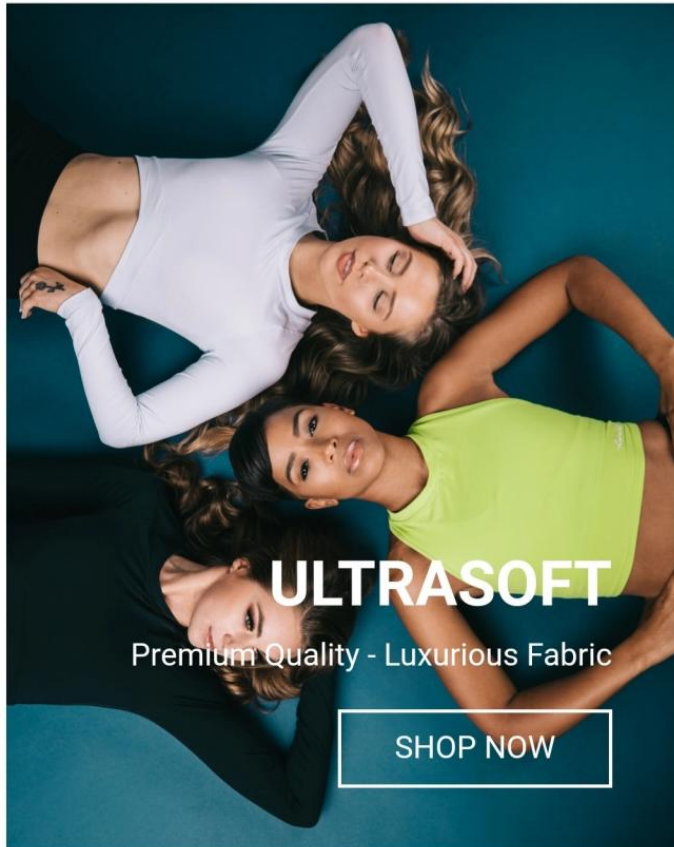

NEAL  
HAMIL  
AGENCY

Leah Cast

Height: 173 cm / 5'8" | Bust: 81 cm / 32" | Waist: 64 cm / 25" | Hips: 92 cm / 36" | Dress: 30-32 / 0-2 | Shoe: 39.0 EU / 8.0 US | Hair: Brown | Eyes: Brown

Leah Cast

Height: 173 cm / 5'8" | Bust: 81 cm / 32" | Waist: 64 cm / 25" | Hips: 92 cm / 36" | Dress: 30-32 / 0-2 | Shoe: 39.0 EU / 8.0 US | Hair: Brown | Eyes: Brown

# NEAL HAMIL AGENCY

Leah Cast

Height: 173 cm / 5'8" | Bust: 81 cm / 32" | Waist: 64 cm / 25" | Hips: 92 cm / 36" | Dress: 30-32 / 0-2 | Shoe: 39.0 EU / 8.0 US | Hair: Brown | Eyes: Brown