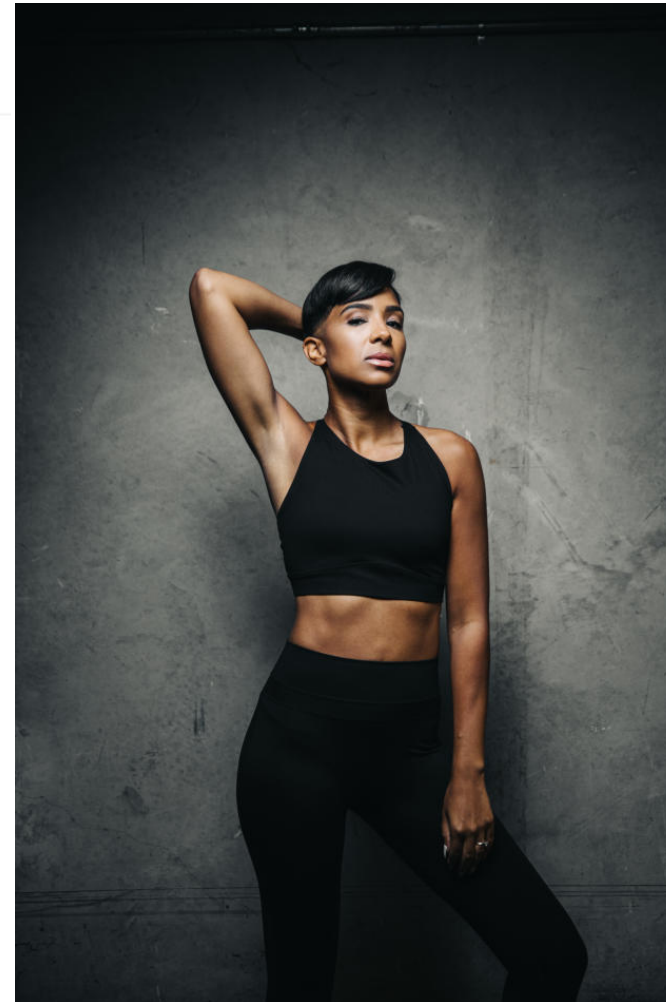

NEAL  
HAMIL  
AGENCY

Leah Cast

Height: 173 cm / 5'8" | Bust: 81 cm / 32" | Waist: 64 cm / 25" | Hips: 92 cm / 36" | Dress: 30-32 / 0-2 | Shoe: 39.0 EU / 8.0 US | Hair: Brown | Eyes: Brown

Leah Cast

Height: 173 cm / 5'8" | Bust: 81 cm / 32" | Waist: 64 cm / 25" | Hips: 92 cm / 36" | Dress: 30-32 / 0-2 | Shoe: 39.0 EU / 8.0 US | Hair: Brown | Eyes: Brown

# NEAL HAMIL AGENCY

Leah Cast

Height: 173 cm / 5'8" | Bust: 81 cm / 32" | Waist: 64 cm / 25" | Hips: 92 cm / 36" | Dress: 30-32 / 0-2 | Shoe: 39.0 EU / 8.0 US | Hair: Brown | Eyes: Brown