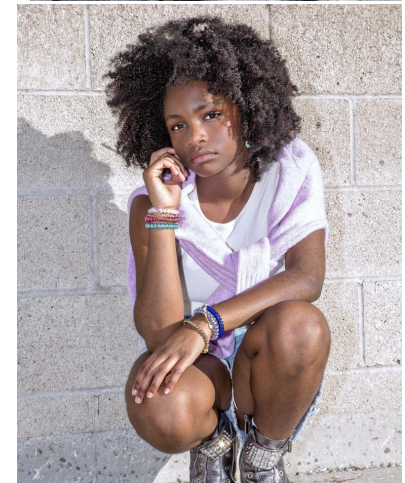

NEAL
HAMIL
AGENCY

Kyrie McAlpin

Height: 160 cm / 5'3" | Shoe: 40.0 EU / 9.0 US | Hair: Brown | Eyes: Brown

NEAL HAMIL AGENCY

Kyrie McAlpin

Height: 160 cm / 5'3" | Shoe: 40.0 EU / 9.0 US | Hair: Brown | Eyes: Brown

NEAL
HAMIL
AGENCY

Kyrie McAlpin

Height: 160 cm / 5'3" | Shoe: 40.0 EU / 9.0 US | Hair: Brown | Eyes: Brown