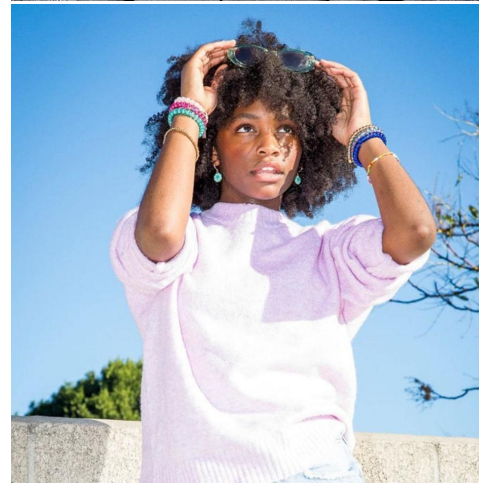

NEAL
HAMIL
AGENCY

Kyrie McAlpin

Height: 160 cm / 5'3" | Shoe: 40.0 EU / 9.0 US | Hair: Brown | Eyes: Brown

NEAL HAMIL AGENCY

Kyrie McAlpin

Height: 160 cm / 5'3" | Shoe: 40.0 EU / 9.0 US | Hair: Brown | Eyes: Brown

NEAL
HAMIL
AGENCY

Kyrie McAlpin

Height: 160 cm / 5'3" | Shoe: 40.0 EU / 9.0 US | Hair: Brown | Eyes: Brown