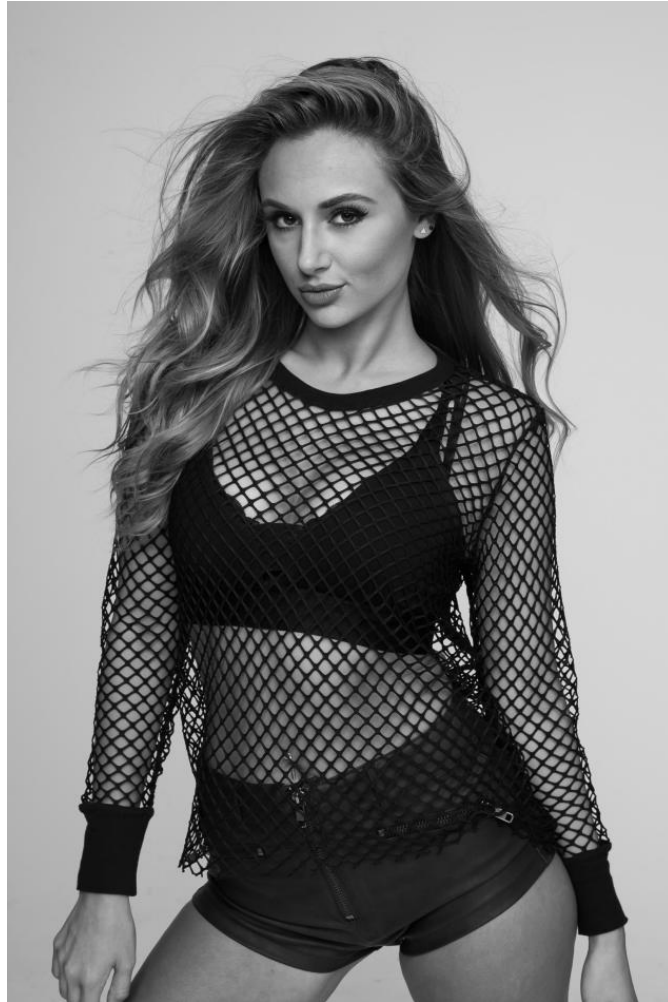

NEAL HAMIL AGENCY

Kristina Korban

Height: 178 cm / 5'10" | Bust: 91 cm / 36" | Waist: 74 cm / 29" | Hips: 104 cm / 41" | Dress: 38-40 / 8-10 | Shoe: 40.0 EU / 9.0 US | Hair: Brown | Eyes: Light Brown