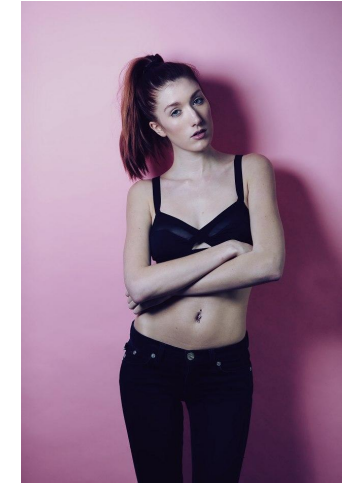

NEAL
HAMIL
AGENCY

Kristin Woods

Height: 178 cm / 5'10" | Bust: 81 cm / 32" | Waist: 65 cm / 25.5" | Hips: 86 cm / 34" | Dress: 32 / 2 | Shoe: 41.0 EU / 10.0 US | Hair: Red | Eyes: Hazel

NEAL HAMIL AGENCY

Kristin Woods

Height: 178 cm / 5'10" | Bust: 81 cm / 32" | Waist: 65 cm / 25.5" | Hips: 86 cm / 34" | Dress: 32 / 2 | Shoe: 41.0 EU / 10.0 US | Hair: Red | Eyes: Hazel

NEAL HAMIL AGENCY

Kristin Woods

Height: 178 cm / 5'10" | Bust: 81 cm / 32" | Waist: 65 cm / 25.5" | Hips: 86 cm / 34" | Dress: 32 / 2 | Shoe: 41.0 EU / 10.0 US | Hair: Red | Eyes: Hazel

NEAL HAMIL AGENCY

Kristin Woods

Height: 178 cm / 5'10" | Bust: 81 cm / 32" | Waist: 65 cm / 25.5" | Hips: 86 cm / 34" | Dress: 32 / 2 | Shoe: 41.0 EU / 10.0 US | Hair: Red | Eyes: Hazel