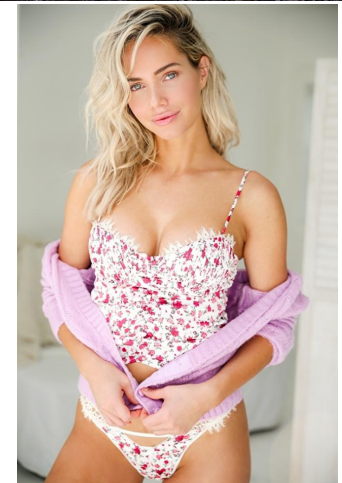

NEAL HAMIL AGENCY

Kourtney Kellar

Height: 170 cm / 5'7" | Bust: 81 cm / 32" | Waist: 61 cm / 24" | Hips: 89 cm / 35" | Dress: 32 / 2 | Shoe: 38.5 EU / 7.5 US | Hair: Blonde | Eyes: Blue

NEAL HAMIL AGENCY

Kourtney Kellar

Height: 170 cm / 5'7" | Bust: 81 cm / 32" | Waist: 61 cm / 24" | Hips: 89 cm / 35" | Dress: 32 / 2 | Shoe: 38.5 EU / 7.5 US | Hair: Blonde | Eyes: Blue

NEAL HAMIL AGENCY

Kourtney Kellar

Height: 170 cm / 5'7" | Bust: 81 cm / 32" | Waist: 61 cm / 24" | Hips: 89 cm / 35" | Dress: 32 / 2 | Shoe: 38.5 EU / 7.5 US | Hair: Blonde | Eyes: Blue

NEAL HAMIL AGENCY

Kourtney Kellar

Height: 170 cm / 5'7" | Bust: 81 cm / 32" | Waist: 61 cm / 24" | Hips: 89 cm / 35" | Dress: 32 / 2 | Shoe: 38.5 EU / 7.5 US | Hair: Blonde | Eyes: Blue