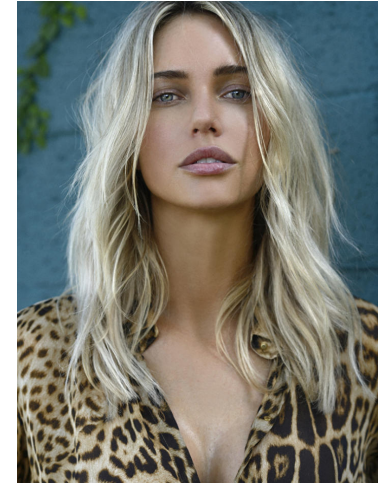

NEAL HAMIL AGENCY

Kourtney Kellar

Height: 170 cm / 5'7" | Bust: 81 cm / 32" | Waist: 61 cm / 24" | Hips: 89 cm / 35" | Dress: 32 / 2 | Shoe: 38.5 EU / 7.5 US | Hair: Blonde | Eyes: Blue

NEAL HAMIL AGENCY

Kourtney Kellar

Height: 170 cm / 5'7" | Bust: 81 cm / 32" | Waist: 61 cm / 24" | Hips: 89 cm / 35" | Dress: 32 / 2 | Shoe: 38.5 EU / 7.5 US | Hair: Blonde | Eyes: Blue

NEAL HAMIL AGENCY

Kourtney Kellar

Height: 170 cm / 5'7" | Bust: 81 cm / 32" | Waist: 61 cm / 24" | Hips: 89 cm / 35" | Dress: 32 / 2 | Shoe: 38.5 EU / 7.5 US | Hair: Blonde | Eyes: Blue

NEAL HAMIL AGENCY

Kourtney Kellar

Height: 170 cm / 5'7" | Bust: 81 cm / 32" | Waist: 61 cm / 24" | Hips: 89 cm / 35" | Dress: 32 / 2 | Shoe: 38.5 EU / 7.5 US | Hair: Blonde | Eyes: Blue