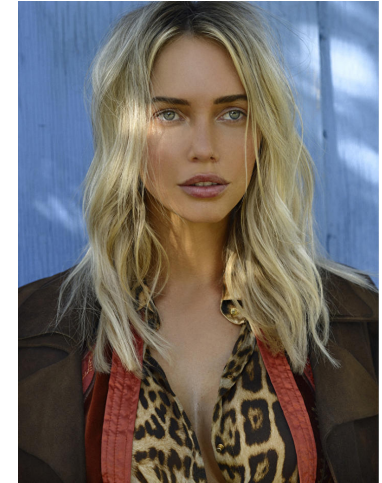

NEAL HAMIL AGENCY

Kourtney Kellar

Height: 170 cm / 5'7" | Bust: 81 cm / 32" | Waist: 61 cm / 24" | Hips: 89 cm / 35" | Dress: 32 / 2 | Shoe: 38.5 EU / 7.5 US | Hair: Blonde | Eyes: Blue

NEAL HAMIL AGENCY

Kourtney Kellar

Height: 170 cm / 5'7" | Bust: 81 cm / 32" | Waist: 61 cm / 24" | Hips: 89 cm / 35" | Dress: 32 / 2 | Shoe: 38.5 EU / 7.5 US | Hair: Blonde | Eyes: Blue

NEAL HAMIL AGENCY

Kourtney Kellar

Height: 170 cm / 5'7" | Bust: 81 cm / 32" | Waist: 61 cm / 24" | Hips: 89 cm / 35" | Dress: 32 / 2 | Shoe: 38.5 EU / 7.5 US | Hair: Blonde | Eyes: Blue

NEAL HAMIL AGENCY

Kourtney Kellar

Height: 170 cm / 5'7" | Bust: 81 cm / 32" | Waist: 61 cm / 24" | Hips: 89 cm / 35" | Dress: 32 / 2 | Shoe: 38.5 EU / 7.5 US | Hair: Blonde | Eyes: Blue