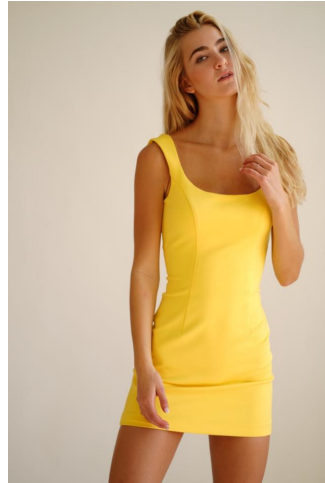

NEAL HAMIL AGENCY

Height: 180 cm / 5'11" | Bust: 81 cm / 32" | Waist: 61 cm / 24" | Hips: 91 cm / 36" | Dress: 30-32 / 0-2 | Shoe: 40.0 EU / 9.0 US | Hair: Blonde | Eyes: Blue