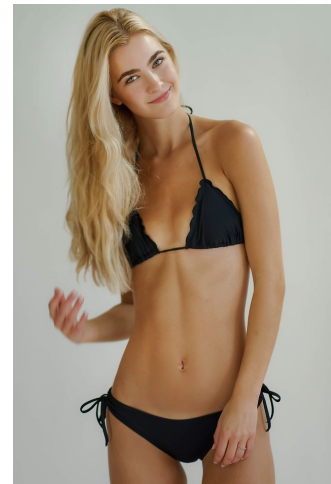

NEAL  
HAMIL  
AGENCY

Kitty Lindley

Height: 180 cm / 5'11" | Bust: 81 cm / 32" | Waist: 61 cm / 24" | Hips: 91 cm / 36" | Dress: 30-32 / 0-2 | Shoe: 40.0 EU / 9.0 US | Hair: Blonde | Eyes: Blue

# NEAL HAMIL AGENCY

Kitty Lindley

Height: 180 cm / 5'11" | Bust: 81 cm / 32" | Waist: 61 cm / 24" | Hips: 91 cm / 36" | Dress: 30-32 / 0-2 | Shoe: 40.0 EU / 9.0 US | Hair: Blonde | Eyes: Blue