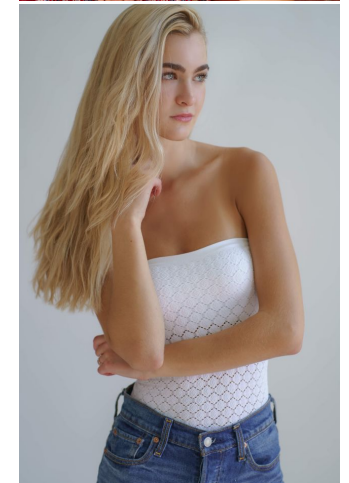

NEAL
HAMIL
AGENCY

Kitty Lindley

Height: 180 cm / 5'11" | Bust: 81 cm / 32" | Waist: 61 cm / 24" | Hips: 91 cm / 36" | Dress: 30-32 / 0-2 | Shoe: 40.0 EU / 9.0 US | Hair: Blonde | Eyes: Blue

NEAL HAMIL AGENCY

Kitty Lindley

Height: 180 cm / 5'11" | Bust: 81 cm / 32" | Waist: 61 cm / 24" | Hips: 91 cm / 36" | Dress: 30-32 / 0-2 | Shoe: 40.0 EU / 9.0 US | Hair: Blonde | Eyes: Blue

NEAL HAMIL AGENCY

Kitty Lindley

Height: 180 cm / 5'11" | Bust: 81 cm / 32" | Waist: 61 cm / 24" | Hips: 91 cm / 36" | Dress: 30-32 / 0-2 | Shoe: 40.0 EU / 9.0 US | Hair: Blonde | Eyes: Blue

NEAL HAMIL AGENCY

Kitty Lindley

Height: 180 cm / 5'11" | Bust: 81 cm / 32" | Waist: 61 cm / 24" | Hips: 91 cm / 36" | Dress: 30-32 / 0-2 | Shoe: 40.0 EU / 9.0 US | Hair: Blonde | Eyes: Blue