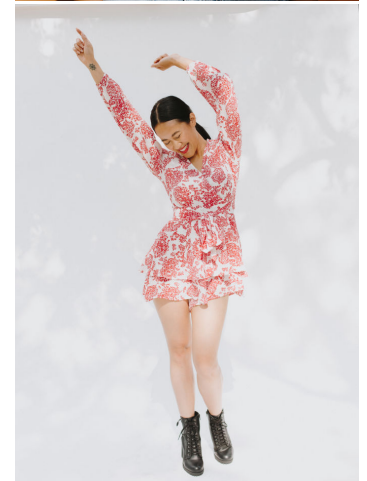

NEAL  
HAMIL  
AGENCY

Kimberly Tran

Height: 163 cm / 5'4" | Bust: 81 cm / 32" | Waist: 64 cm / 25" | Hips: 85 cm / 33.5" | Shoe: 38.0 EU / 7.0 US | Hair: Brown | Eyes: Brown

# NEAL HAMIL AGENCY

Kimberly Tran

Height: 163 cm / 5'4" | Bust: 81 cm / 32" | Waist: 64 cm / 25" | Hips: 85 cm / 33.5" | Shoe: 38.0 EU / 7.0 US | Hair: Brown | Eyes: Brown