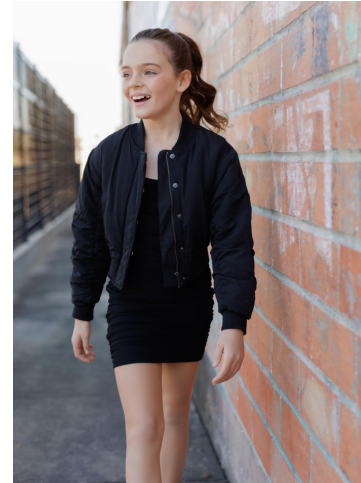

NEAL
HAMIL
AGENCY

Kimber Hadley

Height: 135 cm / 4'5" | Bust: 61 cm / 24" | Waist: 53 cm / 21" | Cloth Size: 9 - 10 | Shoe: 35.0 EU / 4.0 US | Hair: Light Brown | Eyes: Brown

NEAL HAMIL AGENCY

Kimber Hadley

Height: 135 cm / 4'5" | Bust: 61 cm / 24" | Waist: 53 cm / 21" | Cloth Size: 9 - 10 | Shoe: 35.0 EU / 4.0 US | Hair: Light Brown | Eyes: Brown

NEAL HAMIL AGENCY

Kimber Hadley

Height: 135 cm / 4'5" | Bust: 61 cm / 24" | Waist: 53 cm / 21" | Cloth Size: 9 - 10 | Shoe: 35.0 EU / 4.0 US | Hair: Light Brown | Eyes: Brown