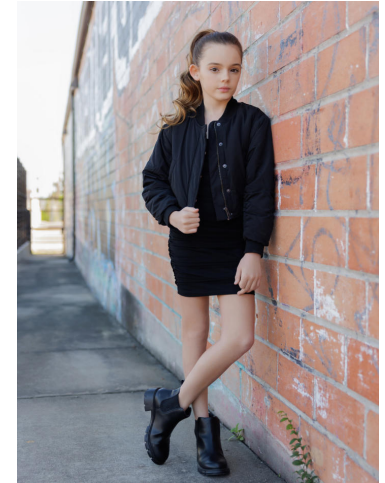

NEAL
HAMIL
AGENCY

Kimber Hadley

Height: 135 cm / 4'5" | Bust: 61 cm / 24" | Waist: 53 cm / 21" | Cloth Size: 9 - 10 | Shoe: 35.0 EU / 4.0 US | Hair: Light Brown | Eyes: Brown

NEAL HAMIL AGENCY

Kimber Hadley

Height: 135 cm / 4'5" | Bust: 61 cm / 24" | Waist: 53 cm / 21" | Cloth Size: 9 - 10 | Shoe: 35.0 EU / 4.0 US | Hair: Light Brown | Eyes: Brown

NEAL HAMIL AGENCY

Kimber Hadley

Height: 135 cm / 4'5" | Bust: 61 cm / 24" | Waist: 53 cm / 21" | Cloth Size: 9 - 10 | Shoe: 35.0 EU / 4.0 US | Hair: Light Brown | Eyes: Brown