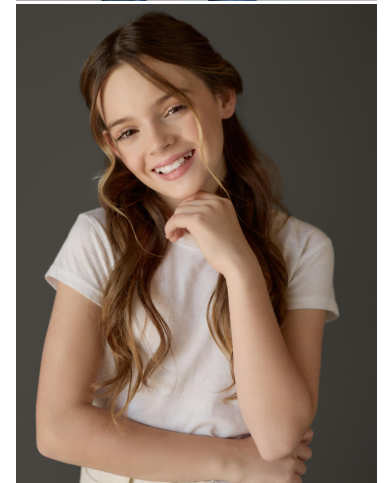

NEAL
HAMIL
AGENCY

Kimber Hadley

Height: 135 cm / 4'5" | Bust: 61 cm / 24" | Waist: 53 cm / 21" | Cloth Size: 9 - 10 | Shoe: 35.0 EU / 4.0 US | Hair: Light Brown | Eyes: Brown

NEAL HAMIL AGENCY

Kimber Hadley

Height: 135 cm / 4'5" | Bust: 61 cm / 24" | Waist: 53 cm / 21" | Cloth Size: 9 - 10 | Shoe: 35.0 EU / 4.0 US | Hair: Light Brown | Eyes: Brown

NEAL HAMIL AGENCY

Kimber Hadley

Height: 135 cm / 4'5" | Bust: 61 cm / 24" | Waist: 53 cm / 21" | Cloth Size: 9 - 10 | Shoe: 35.0 EU / 4.0 US | Hair: Light Brown | Eyes: Brown