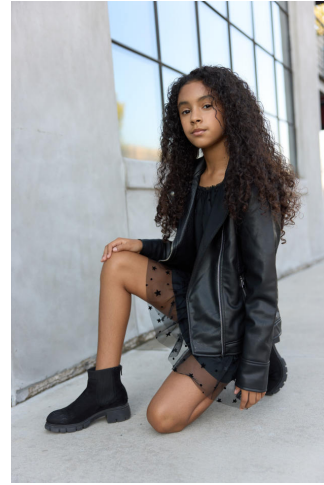

NEAL HAMIL AGENCY

Khloe Montes

Height: 152 cm / 5'0" | Bust: 66 cm / 26" | Waist: 62 cm / 24.5" | Hips: 76 cm / 30" | Cloth Size: 8 - 10 | Shoe: 23.5 EU / 7.0 US | Hair: Black | Eyes: Brown

NEAL HAMIL AGENCY

Khloe Montes

Height: 152 cm / 5'0" | Bust: 66 cm / 26" | Waist: 62 cm / 24.5" | Hips: 76 cm / 30" | Cloth Size: 8 - 10 | Shoe: 23.5 EU / 7.0 US | Hair: Black | Eyes: Brown

NEAL HAMIL AGENCY

Khloe Montes

Height: 152 cm / 5'0" | Bust: 66 cm / 26" | Waist: 62 cm / 24.5" | Hips: 76 cm / 30" | Cloth Size: 8 - 10 | Shoe: 23.5 EU / 7.0 US | Hair: Black | Eyes: Brown