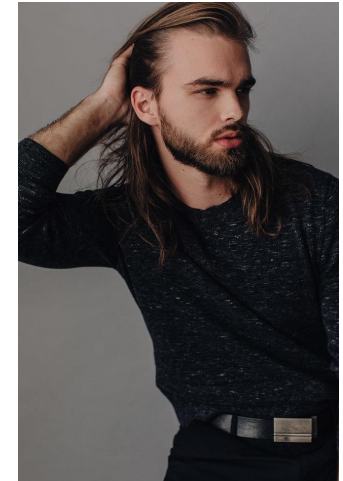

NEAL
HAMIL
AGENCY

Kevin Norman

Height: 188 cm / 6'2" | Waist: 81 cm / 32" | Suit Length: R | Shoe: 46.0 EU / 11.5 US | Hair: Brown | Eyes: Hazel

NEAL HAMIL AGENCY

Kevin Norman

Height: 188 cm / 6'2" | Waist: 81 cm / 32" | Suit Length: R | Shoe: 46.0 EU / 11.5 US | Hair: Brown | Eyes: Hazel

NEAL
HAMIL
AGENCY

Kevin Norman

Height: 188 cm / 6'2" | Waist: 81 cm / 32" | Suit Length: R | Shoe: 46.0 EU / 11.5 US | Hair: Brown | Eyes: Hazel