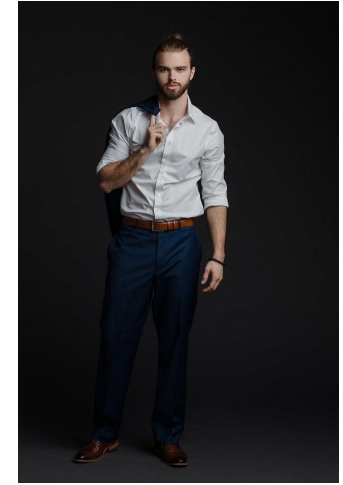

NEAL
HAMIL
AGENCY

Kevin Norman

Height: 188 cm / 6'2" | Waist: 81 cm / 32" | Suit Length: R | Shoe: 46.0 EU / 11.5 US | Hair: Brown | Eyes: Hazel

NEAL HAMIL AGENCY

Kevin Norman

Height: 188 cm / 6'2" | Waist: 81 cm / 32" | Suit Length: R | Shoe: 46.0 EU / 11.5 US | Hair: Brown | Eyes: Hazel

NEAL
HAMIL
AGENCY

Kevin Norman

Height: 188 cm / 6'2" | Waist: 81 cm / 32" | Suit Length: R | Shoe: 46.0 EU / 11.5 US | Hair: Brown | Eyes: Hazel