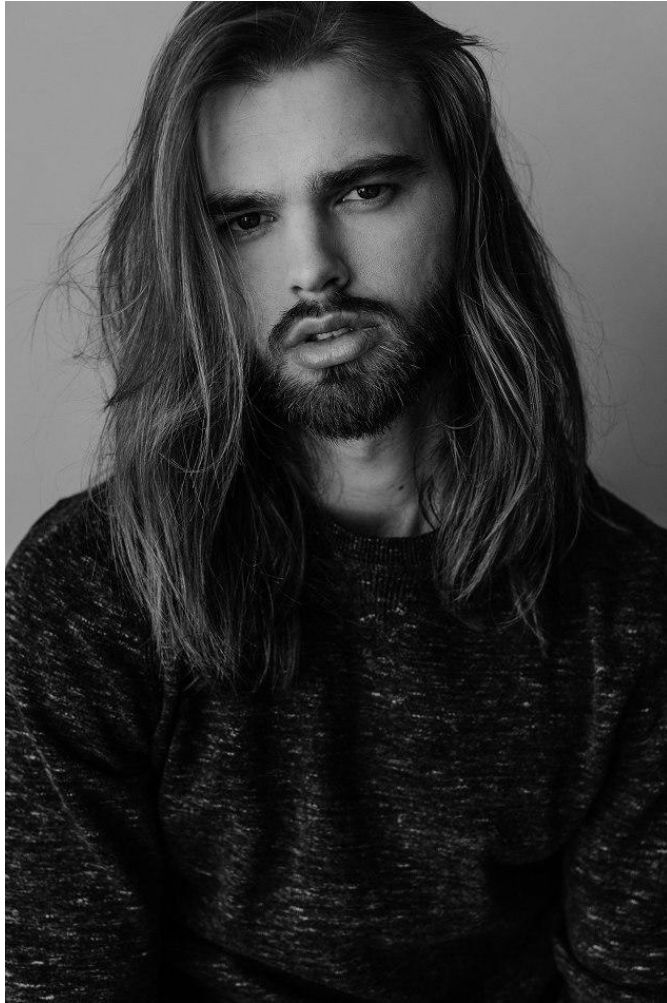

NEAL
HAMIL
AGENCY

Kevin Norman

Height: 188 cm / 6'2" | Waist: 81 cm / 32" | Suit Length: R | Shoe: 46.0 EU / 11.5 US | Hair: Brown | Eyes: Hazel