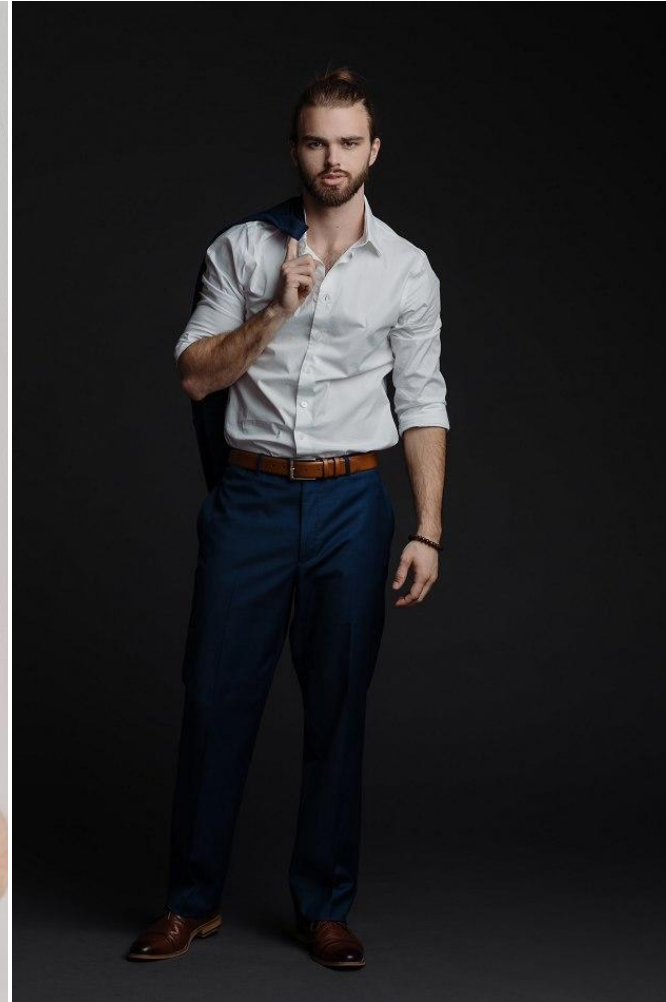

NEAL HAMIL AGENCY

Kevin Norman

Height: 188 cm / 6'2" | Waist: 81 cm / 32" | Suit Length: R | Shoe: 46.0 EU / 11.5 US | Hair: Brown | Eyes: Hazel

NEAL HAMIL AGENCY

Kevin Norman

Height: 188 cm / 6'2" | Waist: 81 cm / 32" | Suit Length: R | Shoe: 46.0 EU / 11.5 US | Hair: Brown | Eyes: Hazel