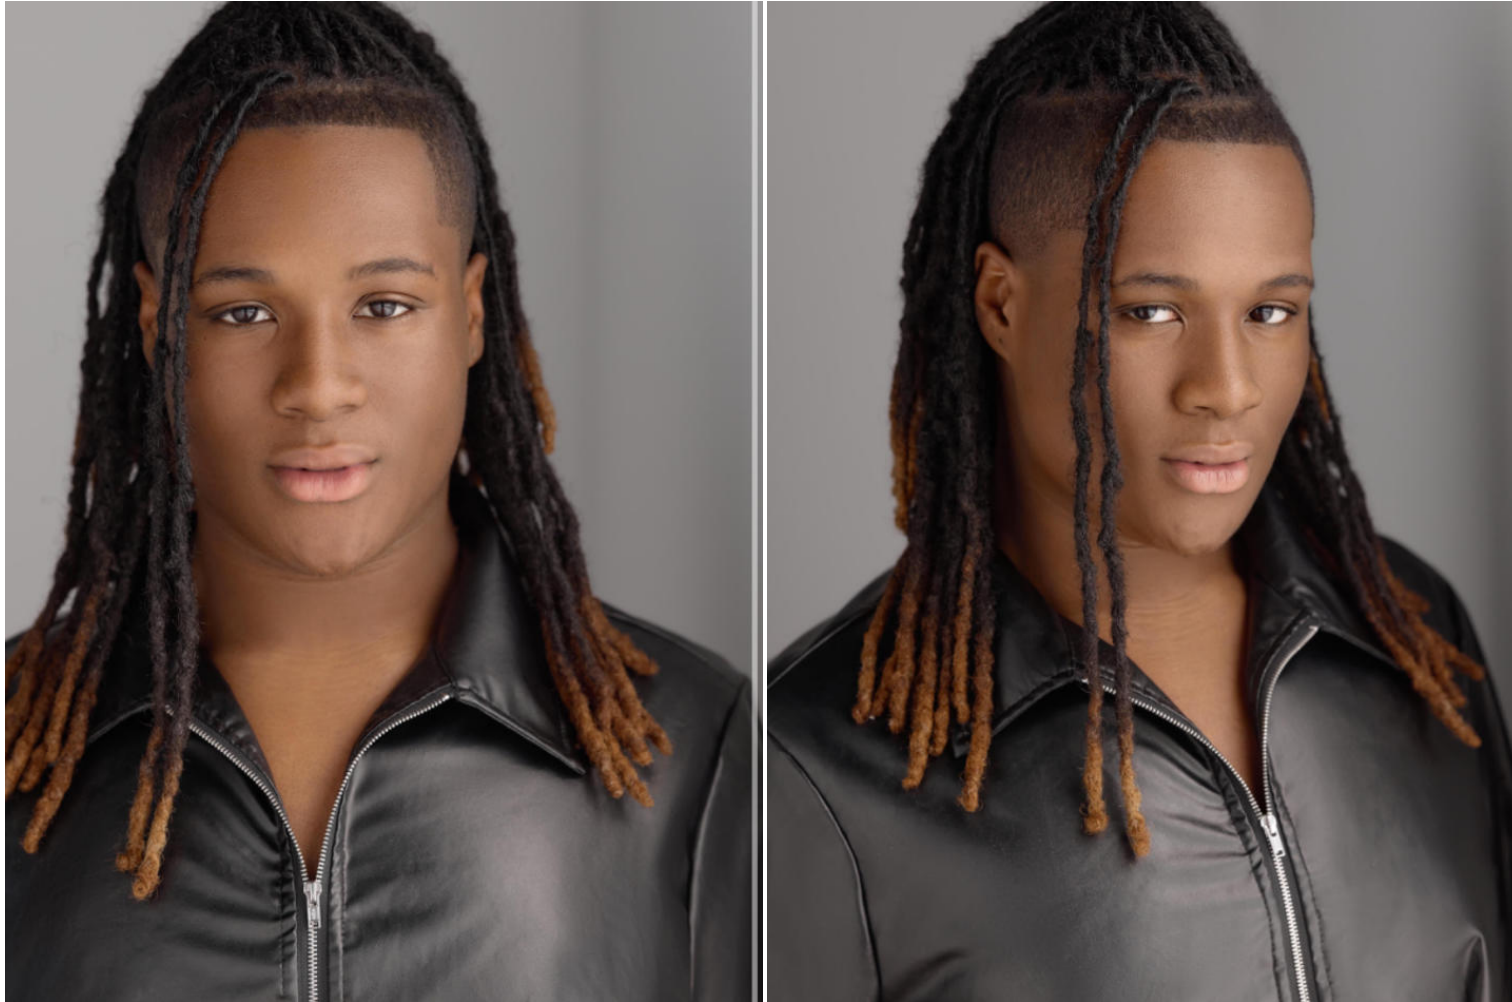

NEAL
HAMIL
AGENCY

Kenyaion Holcomb

Height: 178 cm / 5'10" | Waist: 102 cm / 40" | Shoe: 44.5 EU / 10.5 US | Hair: Black | Eyes: Brown

NEAL
HAMIL
AGENCY

Kenyaion Holcomb

Height: 178 cm / 5'10" | Waist: 102 cm / 40" | Shoe: 44.5 EU / 10.5 US | Hair: Black | Eyes: Brown