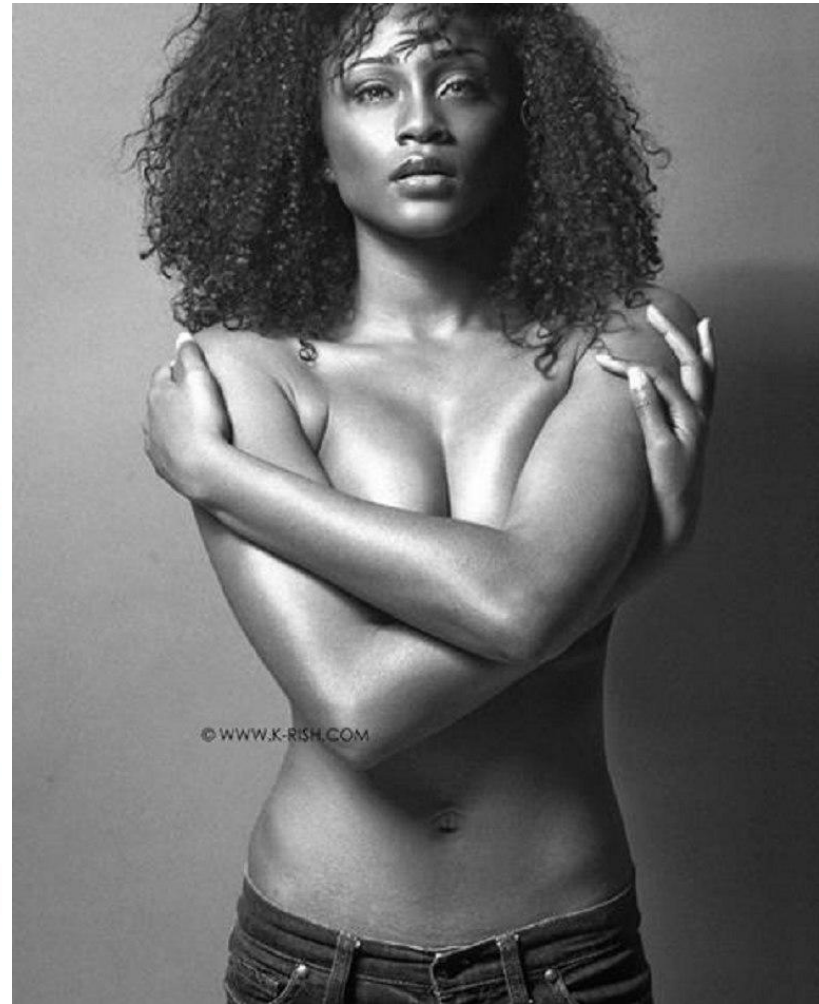

NEAL
HAMIL
AGENCY

Ke'Era Battin

Height: 170 cm / 5'7" | Bust: 81 cm / 32" | Waist: 64 cm / 25" | Hips: 90 cm / 35.5" | Dress: 32 / 2 | Shoe: 39.0 EU / 8.0 US | Hair: Brown | Eyes: Hazel

NEAL HAMIL AGENCY

Ke'Era Battin

Height: 170 cm / 5'7" | Bust: 81 cm / 32" | Waist: 64 cm / 25" | Hips: 90 cm / 35.5" | Dress: 32 / 2 | Shoe: 39.0 EU / 8.0 US | Hair: Brown | Eyes: Hazel

NEAL HAMIL AGENCY

Ke'era Battin

Height: 170 cm / 5'7" | Bust: 81 cm / 32" | Waist: 64 cm / 25" | Hips: 90 cm / 35.5" | Dress: 32 / 2 | Shoe: 39.0 EU / 8.0 US | Hair: Brown | Eyes: Hazel