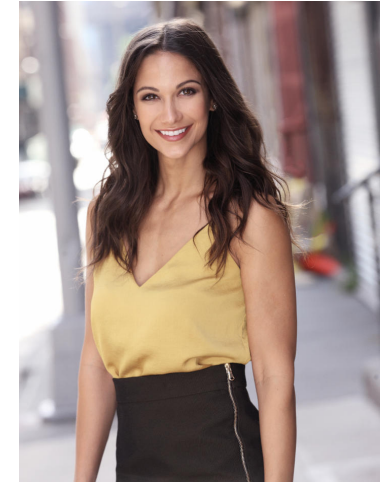

NEAL  
HAMIL  
AGENCY

Katie McCarty

Height: 168 cm / 5'6" | Bust: 86 cm / 34" | Waist: 64 cm / 25" | Hips: 91 cm / 36" | Dress: 32-34 / 2-4 | Shoe: 39.0 EU / 8.0 US | Hair: Brown | Eyes: Light Brown

# NEAL HAMIL AGENCY

Katie McCarty

Height: 168 cm / 5'6" | Bust: 86 cm / 34" | Waist: 64 cm / 25" | Hips: 91 cm / 36" | Dress: 32-34 / 2-4 | Shoe: 39.0 EU / 8.0 US | Hair: Brown | Eyes: Light Brown