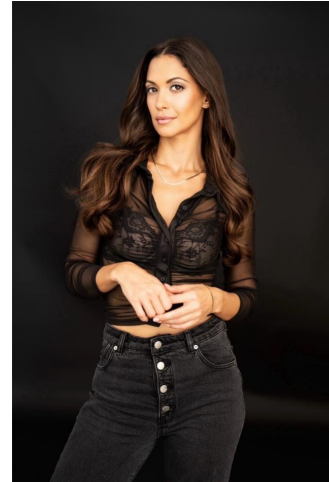

Katie McCarty

NEAL HAMIL AGENCY

Katie McCarty

Height: 168 cm / 5'6" | Bust: 86 cm / 34" | Waist: 64 cm / 25" | Hips: 91 cm / 36" | Dress: 32-34 / 2-4 | Shoe: 39.0 EU / 8.0 US | Hair: Brown | Eyes: Light Brown