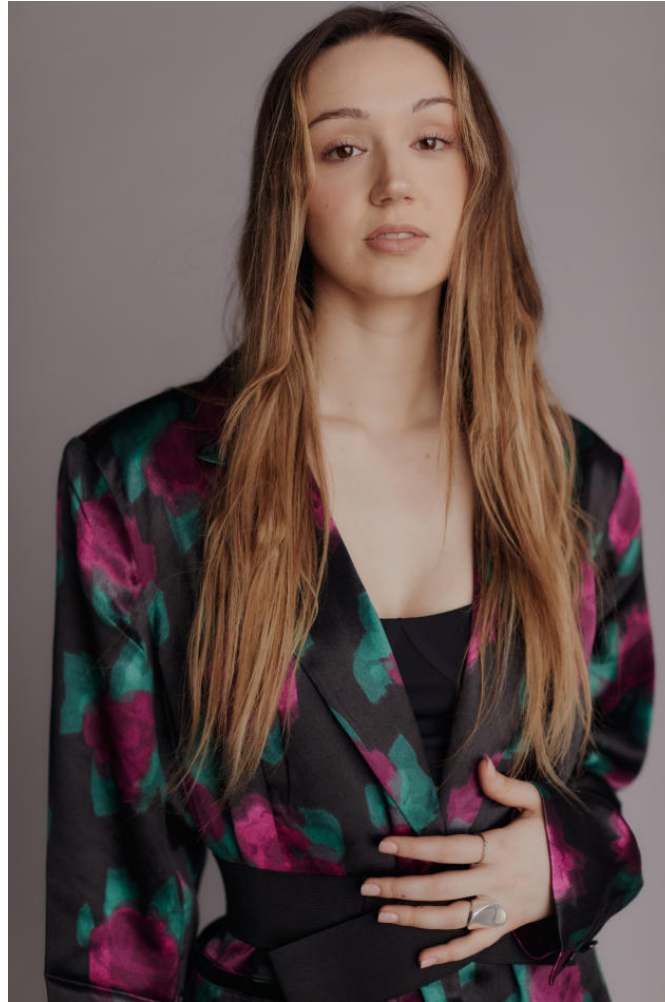

NEAL
HAMIL
AGENCY

Height: 180 cm / 5'11" | Bust: 86 cm / 34" | Waist: 70 cm / 27.5" | Hips: 95 cr

NEAL
HAMIL
AGENCY

-6 | Inseam: 81 cm / 32" | Shoe: 40.5 EU / 9.5 US | Hair: Brown | Eyes:Brown

NEAL HAMIL AGENCY

Height: 180 cm / 5'11" | Bust: 86 cm / 34" | Waist: 70 cm / 27.5" | Hips: 95 cr

NEAL
HAMIL
AGENCY

-6 | Inseam: 81 cm / 32" | Shoe: 40.5 EU / 9.5 US | Hair: Brown | Eyes:Brown

NEAL
HAMIL
AGENCY

Height: 180 cm / 5'11" | Bust: 86 cm / 34" | Waist: 70 cm / 27.5" | Hips: 95 cr

NEAL
HAMIL
AGENCY

-6 | Inseam: 81 cm / 32" | Shoe: 40.5 EU / 9.5 US | Hair: Brown | Eyes:Brown

NEAL
HAMIL
AGENCY

Height: 180 cm / 5'11" | Bust: 86 cm / 34" | Waist: 70 cm / 27.5" | Hips: 95 cr

NEAL
HAMIL
AGENCY

Height: 180 cm / 5'11" | Bust: 86 cm / 34" | Waist: 70 cm / 27.5" | Hips: 95

Brown

/ 4-6 | Inseam: 81 cm / 32" | Shoe: 40.5 EU / 9.5 US | Hair: Brown | Eyes: