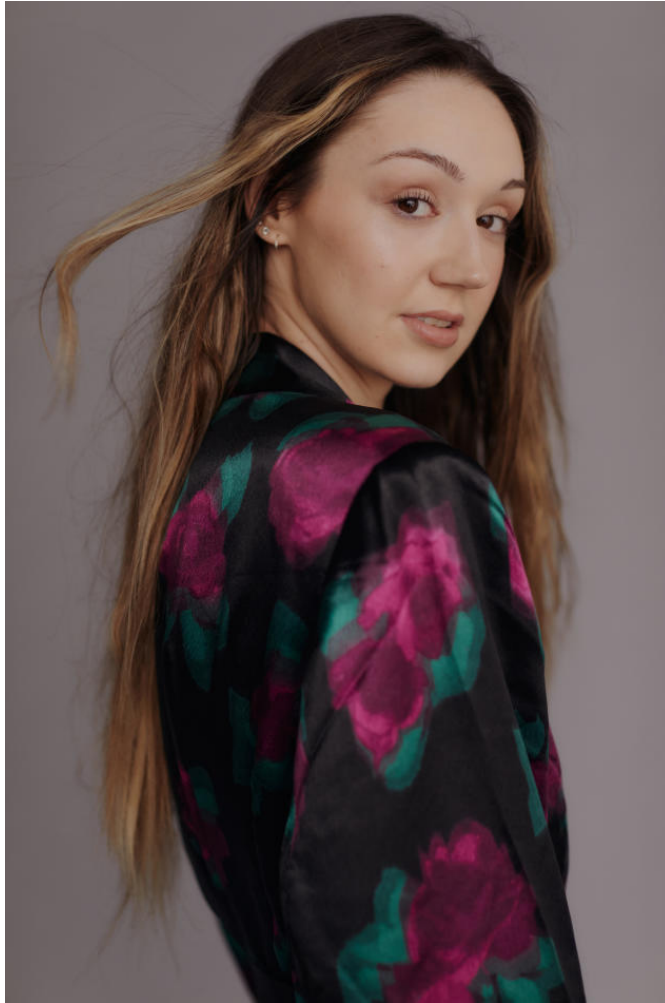

NEAL
HAMIL
AGENCY

Height: 180 cm / 5'11" | Bust: 86 cm / 34" | Waist: 70 cm / 27.5" | Hips: 95 cr

NEAL
HAMIL
AGENCY

-6 | Inseam: 81 cm / 32" | Shoe: 40.5 EU / 9.5 US | Hair: Brown | Eyes:Brown

NEAL HAMIL AGENCY

Height: 180 cm / 5'11" | Bust: 86 cm / 34" | Waist: 70 cm / 27.5" | Hips: 95 cr

NEAL
HAMIL
AGENCY

-6 | Inseam: 81 cm / 32" | Shoe: 40.5 EU / 9.5 US | Hair: Brown | Eyes:Brown

NEAL
HAMIL
AGENCY

Height: 180 cm / 5'11" | Bust: 86 cm / 34" | Waist: 70 cm / 27.5" | Hips: 95 cr

NEAL
HAMIL
AGENCY

-6 | Inseam: 81 cm / 32" | Shoe: 40.5 EU / 9.5 US | Hair: Brown | Eyes:Brown

NEAL
HAMIL
AGENCY

Height: 180 cm / 5'11" | Bust: 86 cm / 34" | Waist: 70 cm / 27.5" | Hips: 95 cr

NEAL
HAMIL
AGENCY