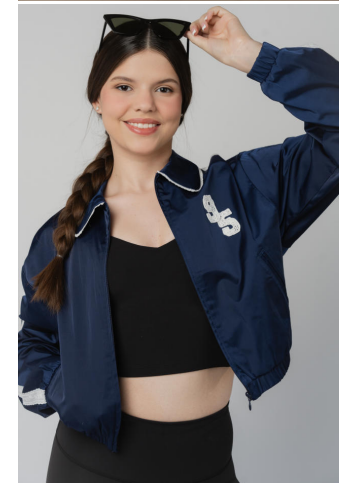

# NEAL HAMIL AGENCY

Kate Harris

Height: 170 cm / 5'7" | Bust: 86 cm / 34" | Waist: 69 cm / 27" | Hips: 94 cm / 37" | Shoe: 40.5 EU / 9.5 US | Hair: Dark Brown | Eyes: Brown