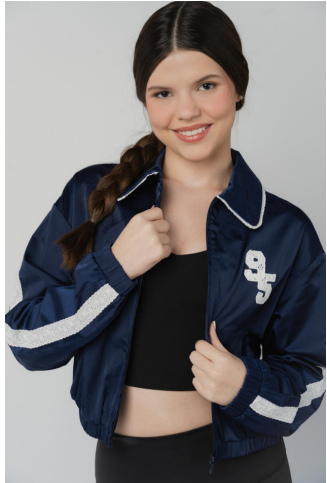

# NEAL HAMIL AGENCY

Kate Harris

Height: 170 cm / 5'7" | Bust: 86 cm / 34" | Waist: 69 cm / 27" | Hips: 94 cm / 37" | Shoe: 40.5 EU / 9.5 US | Hair: Dark Brown | Eyes: Brown