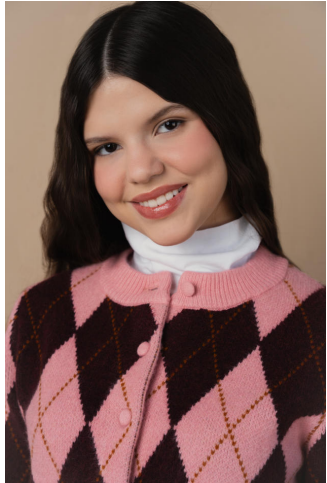

# NEAL HAMIL AGENCY

Kate Harris

Height: 170 cm / 5'7" | Bust: 86 cm / 34" | Waist: 69 cm / 27" | Hips: 94 cm / 37" | Shoe: 40.5 EU / 9.5 US | Hair: Dark Brown | Eyes: Brown