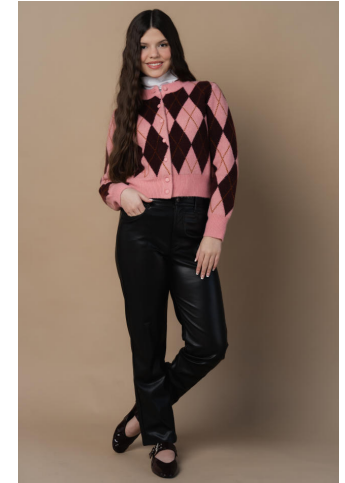

# NEAL HAMIL AGENCY

Kate Harris

Height: 170 cm / 5'7" | Bust: 86 cm / 34" | Waist: 69 cm / 27" | Hips: 94 cm / 37" | Shoe: 40.5 EU / 9.5 US | Hair: Dark Brown | Eyes: Brown