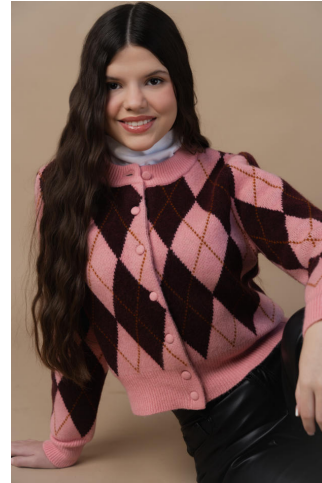

# NEAL HAMIL AGENCY

Kate Harris

Height: 170 cm / 5'7" | Bust: 86 cm / 34" | Waist: 69 cm / 27" | Hips: 94 cm / 37" | Shoe: 40.5 EU / 9.5 US | Hair: Dark Brown | Eyes: Brown