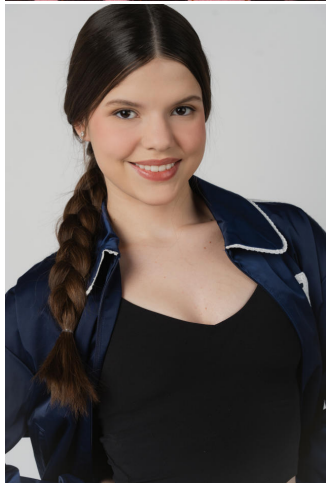

# NEAL HAMIL AGENCY

Kate Harris

Height: 170 cm / 5'7" | Bust: 86 cm / 34" | Waist: 69 cm / 27" | Hips: 94 cm / 37" | Shoe: 40.5 EU / 9.5 US | Hair: Dark Brown | Eyes: Brown