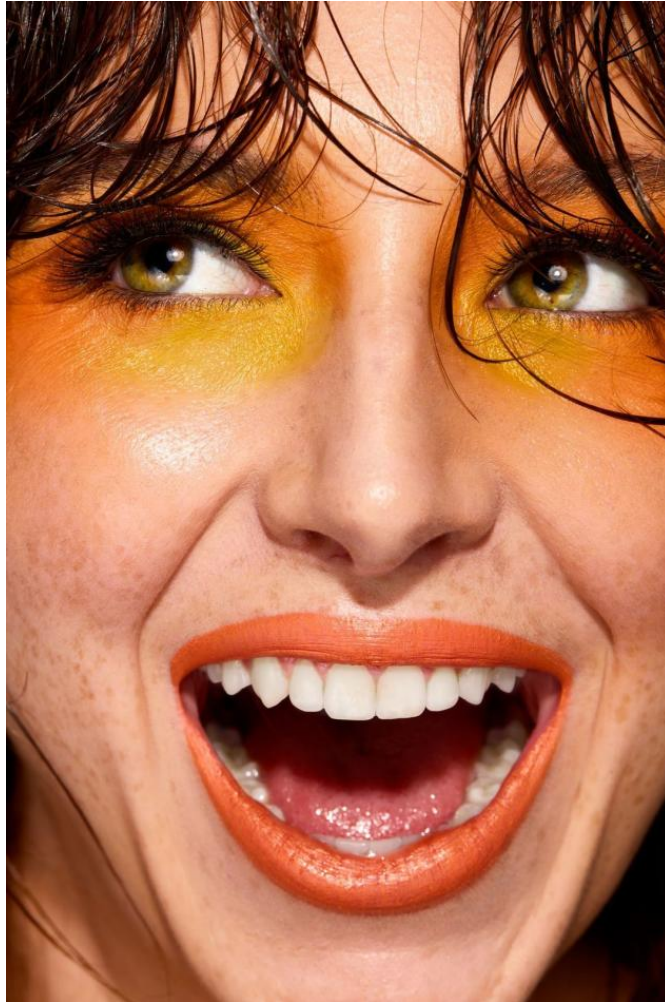

NEAL
HAMIL
AGENCY

Kate Brown

Height: 175 cm / 5'9" | Bust: 81 cm / 32" | Waist: 61 cm / 24" | Hips: 90 cm / 35.5" | Dress: 30-32 / 0-2 | Shoe: 39.5 EU / 8.5 US | Hair: Auburn | Eyes: Green