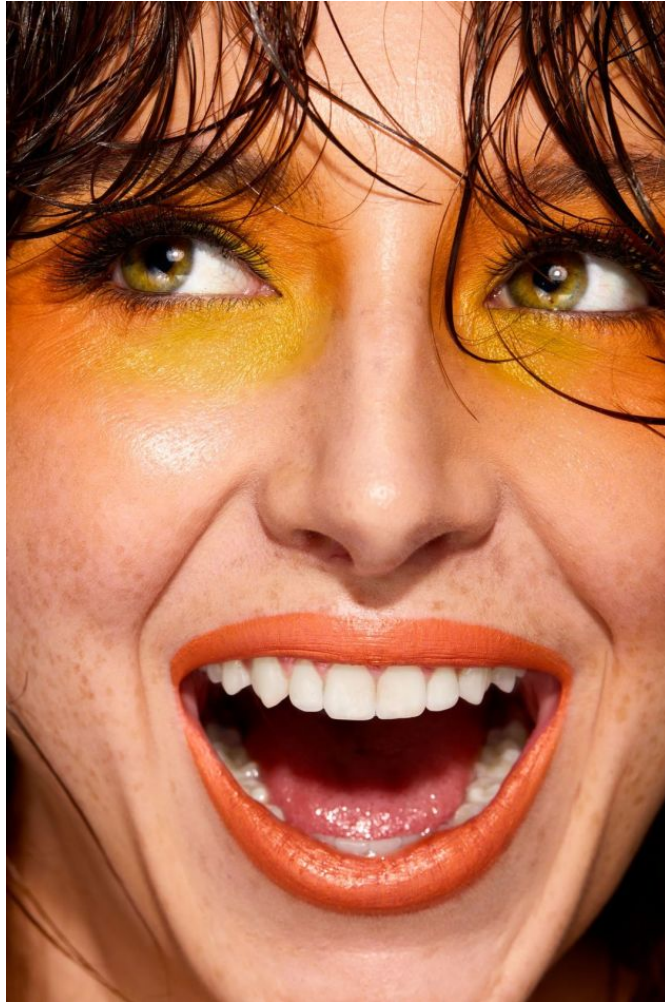

NEAL
HAMIL
AGENCY

Kate Brown

Height: 175 cm / 5'9" | Bust: 81 cm / 32" | Waist: 61 cm / 24" | Hips: 90 cm / 35.5" | Dress: 30-32 / 0-2 | Shoe: 39.5 EU / 8.5 US | Hair: Auburn | Eyes: Green