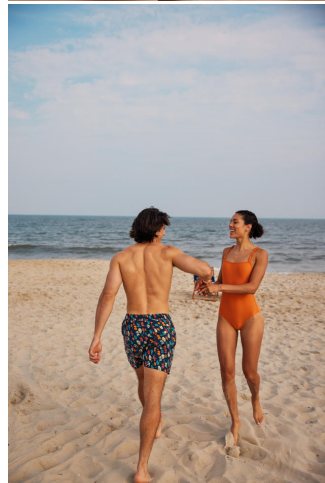

NEAL HAMIL AGENCY

Kassandra Cruz

Height: 175 cm / 5'9" | Bust: 81 cm / 32" | Waist: 64 cm / 25" | Hips: 89 cm / 35" | Dress: 32 / 2 | Shoe: 39.5 EU / 8.5 US | Hair: Brown | Eyes: Brown

NEAL HAMIL AGENCY

Kassandra Cruz

Height: 175 cm / 5'9" | Bust: 81 cm / 32" | Waist: 64 cm / 25" | Hips: 89 cm / 35" | Dress: 32 / 2 | Shoe: 39.5 EU / 8.5 US | Hair: Brown | Eyes: Brown

NEAL HAMIL AGENCY

Kassandra Cruz

Height: 175 cm / 5'9" | Bust: 81 cm / 32" | Waist: 64 cm / 25" | Hips: 89 cm / 35" | Dress: 32 / 2 | Shoe: 39.5 EU / 8.5 US | Hair: Brown | Eyes: Brown

Height: 175 cm / 5'9" | Bust: 81 cm / 32" | Waist: 64 cm / 25" | Hips: 89 cm / 35" | Dress: 32 / 2 | Shoe: 39.5 EU / 8.5 US | Hair: Brown | Eyes: Brown