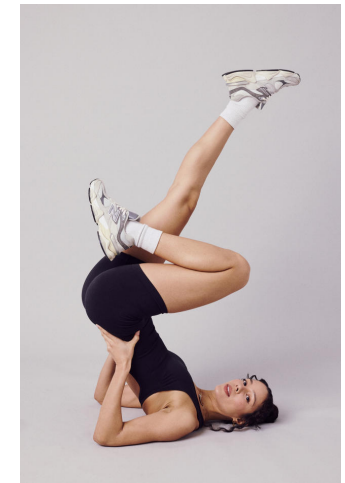

NEAL HAMIL AGENCY

Kassandra Cruz

Height: 175 cm / 5'9" | Bust: 81 cm / 32" | Waist: 64 cm / 25" | Hips: 89 cm / 35" | Dress: 32 / 2 | Shoe: 39.5 EU / 8.5 US | Hair: Brown | Eyes: Brown

NEAL HAMIL AGENCY

Kassandra Cruz

Height: 175 cm / 5'9" | Bust: 81 cm / 32" | Waist: 64 cm / 25" | Hips: 89 cm / 35" | Dress: 32 / 2 | Shoe: 39.5 EU / 8.5 US | Hair: Brown | Eyes: Brown

NEAL HAMIL AGENCY

Kassandra Cruz

Height: 175 cm / 5'9" | Bust: 81 cm / 32" | Waist: 64 cm / 25" | Hips: 89 cm / 35" | Dress: 32 / 2 | Shoe: 39.5 EU / 8.5 US | Hair: Brown | Eyes: Brown