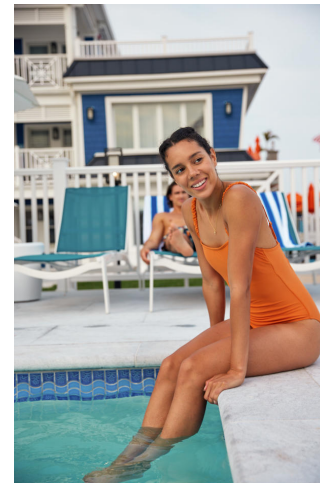

NEAL HAMIL AGENCY

Height: 175 cm / 5'9" | Bust: 81 cm / 32" | Waist: 64 cm / 25" | Hips: 89 cm / 35" | Dress: 32 / 2 | Shoe: 39.5 EU / 8.5 US | Hair: Brown | Eyes: Brown