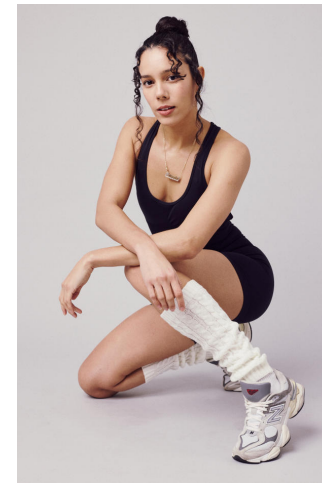

NEAL HAMIL AGENCY

Kassandra Cruz

Height: 175 cm / 5'9" | Bust: 81 cm / 32" | Waist: 64 cm / 25" | Hips: 89 cm / 35" | Dress: 32 / 2 | Shoe: 39.5 EU / 8.5 US | Hair: Brown | Eyes: Brown

NEAL HAMIL AGENCY

Kassandra Cruz

Height: 175 cm / 5'9" | Bust: 81 cm / 32" | Waist: 64 cm / 25" | Hips: 89 cm / 35" | Dress: 32 / 2 | Shoe: 39.5 EU / 8.5 US | Hair: Brown | Eyes: Brown

NEAL HAMIL AGENCY

Kassandra Cruz

Height: 175 cm / 5'9" | Bust: 81 cm / 32" | Waist: 64 cm / 25" | Hips: 89 cm / 35" | Dress: 32 / 2 | Shoe: 39.5 EU / 8.5 US | Hair: Brown | Eyes: Brown

Height: 175 cm / 5'9" | Bust: 81 cm / 32" | Waist: 64 cm / 25" | Hips: 89 cm / 35" | Dress: 32 / 2 | Shoe: 39.5 EU / 8.5 US | Hair: Brown | Eyes: Brown