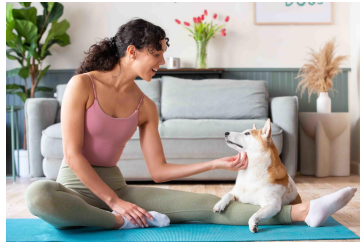

NEAL HAMIL AGENCY

Height: 175 cm / 5'9" | Bust: 81 cm / 32" | Waist: 64 cm / 25" | Hips: 89 cm / 35" | Dress: 32 / 2 | Shoe: 39.5 EU / 8.5 US | Hair: Brown | Eyes: Brown