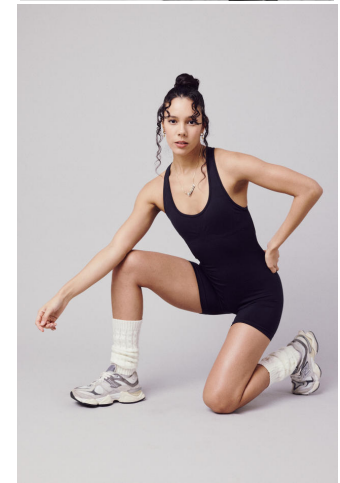

NEAL HAMIL AGENCY

Kassandra Cruz

Height: 175 cm / 5'9" | Bust: 81 cm / 32" | Waist: 64 cm / 25" | Hips: 89 cm / 35" | Dress: 32 / 2 | Shoe: 39.5 EU / 8.5 US | Hair: Brown | Eyes: Brown

NEAL HAMIL AGENCY

Kassandra Cruz

Height: 175 cm / 5'9" | Bust: 81 cm / 32" | Waist: 64 cm / 25" | Hips: 89 cm / 35" | Dress: 32 / 2 | Shoe: 39.5 EU / 8.5 US | Hair: Brown | Eyes: Brown

NEAL HAMIL AGENCY

Kassandra Cruz

Height: 175 cm / 5'9" | Bust: 81 cm / 32" | Waist: 64 cm / 25" | Hips: 89 cm / 35" | Dress: 32 / 2 | Shoe: 39.5 EU / 8.5 US | Hair: Brown | Eyes: Brown