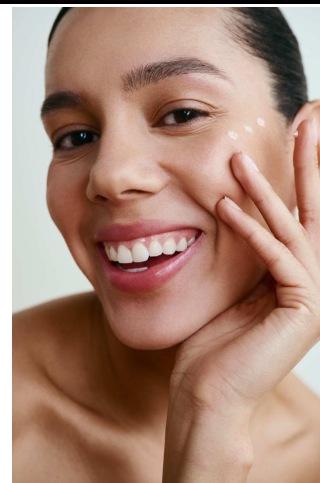

NEAL HAMIL AGENCY

Kassandra Cruz

Height: 175 cm / 5'9" | Bust: 81 cm / 32" | Waist: 64 cm / 25" | Hips: 89 cm / 35" | Dress: 32 / 2 | Shoe: 39.5 EU / 8.5 US | Hair: Brown | Eyes: Brown

NEAL HAMIL AGENCY

Kassandra Cruz

Height: 175 cm / 5'9" | Bust: 81 cm / 32" | Waist: 64 cm / 25" | Hips: 89 cm / 35" | Dress: 32 / 2 | Shoe: 39.5 EU / 8.5 US | Hair: Brown | Eyes: Brown

NEAL HAMIL AGENCY

Kassandra Cruz

Height: 175 cm / 5'9" | Bust: 81 cm / 32" | Waist: 64 cm / 25" | Hips: 89 cm / 35" | Dress: 32 / 2 | Shoe: 39.5 EU / 8.5 US | Hair: Brown | Eyes: Brown