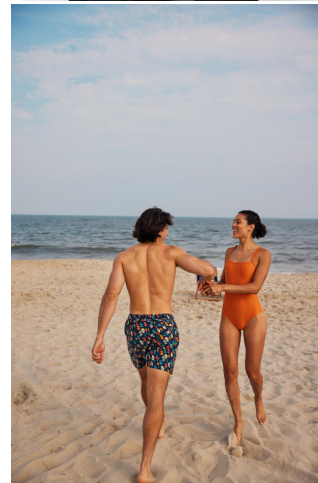

NEAL HAMIL AGENCY

Kassandra Cruz

Height: 175 cm / 5'9" | Bust: 81 cm / 32" | Waist: 64 cm / 25" | Hips: 89 cm / 35" | Dress: 32 / 2 | Shoe: 39.5 EU / 8.5 US | Hair: Brown | Eyes: Brown

NEAL HAMIL AGENCY

Kassandra Cruz

Height: 175 cm / 5'9" | Bust: 81 cm / 32" | Waist: 64 cm / 25" | Hips: 89 cm / 35" | Dress: 32 / 2 | Shoe: 39.5 EU / 8.5 US | Hair: Brown | Eyes: Brown

NEAL HAMIL AGENCY

Kassandra Cruz

Height: 175 cm / 5'9" | Bust: 81 cm / 32" | Waist: 64 cm / 25" | Hips: 89 cm / 35" | Dress: 32 / 2 | Shoe: 39.5 EU / 8.5 US | Hair: Brown | Eyes: Brown