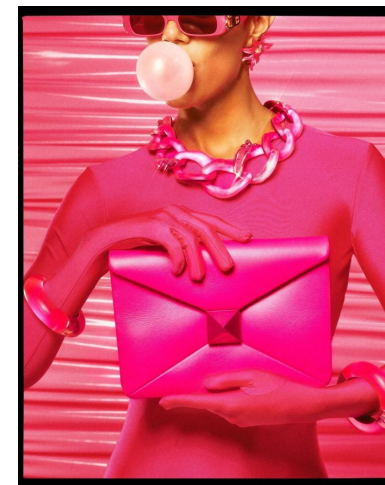

NEAL HAMIL AGENCY

Kassandra Cruz

Height: 175 cm / 5'9" | Bust: 81 cm / 32" | Waist: 64 cm / 25" | Hips: 89 cm / 35" | Dress: 32 / 2 | Shoe: 39.5 EU / 8.5 US | Hair: Brown | Eyes: Brown

NEAL HAMIL AGENCY

Kassandra Cruz

Height: 175 cm / 5'9" | Bust: 81 cm / 32" | Waist: 64 cm / 25" | Hips: 89 cm / 35" | Dress: 32 / 2 | Shoe: 39.5 EU / 8.5 US | Hair: Brown | Eyes: Brown

NEAL HAMIL AGENCY

Kassandra Cruz

Height: 175 cm / 5'9" | Bust: 81 cm / 32" | Waist: 64 cm / 25" | Hips: 89 cm / 35" | Dress: 32 / 2 | Shoe: 39.5 EU / 8.5 US | Hair: Brown | Eyes: Brown