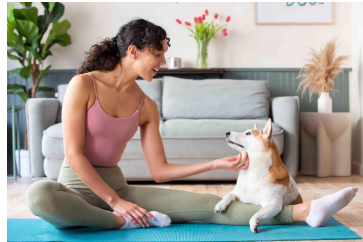

Kassandra Cruz

NEAL HAMIL AGENCY

Height: 175 cm / 5'9" | Bust: 81 cm / 32" | Waist: 64 cm / 25" | Hips: 89 cm / 35" | Dress: 32 / 2 | Shoe: 39.5 EU / 8.5 US | Hair: Brown | Eyes: Brown