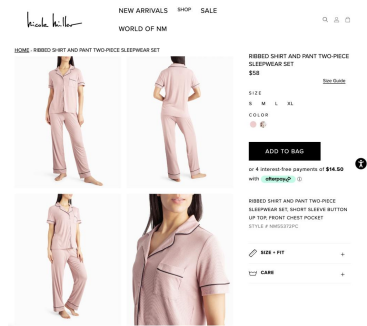

NEAL HAMIL AGENCY

Kassandra Cruz

Height: 175 cm / 5'9" | Bust: 81 cm / 32" | Waist: 64 cm / 25" | Hips: 89 cm / 35" | Dress: 32 / 2 | Shoe: 39.5 EU / 8.5 US | Hair: Brown | Eyes: Brown

NEAL HAMIL AGENCY

Kassandra Cruz

Height: 175 cm / 5'9" | Bust: 81 cm / 32" | Waist: 64 cm / 25" | Hips: 89 cm / 35" | Dress: 32 / 2 | Shoe: 39.5 EU / 8.5 US | Hair: Brown | Eyes: Brown

NEAL HAMIL AGENCY

Kassandra Cruz

Height: 175 cm / 5'9" | Bust: 81 cm / 32" | Waist: 64 cm / 25" | Hips: 89 cm / 35" | Dress: 32 / 2 | Shoe: 39.5 EU / 8.5 US | Hair: Brown | Eyes: Brown