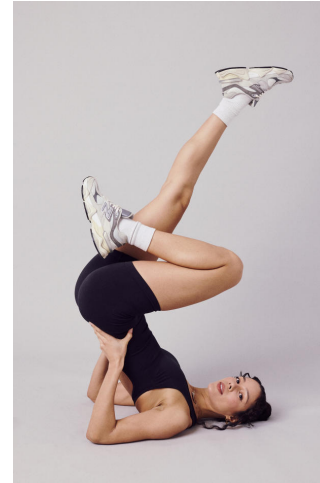

NEAL HAMIL AGENCY

Kassandra Cruz

Height: 175 cm / 5'9" | Bust: 81 cm / 32" | Waist: 64 cm / 25" | Hips: 89 cm / 35" | Dress: 32 / 2 | Shoe: 39.5 EU / 8.5 US | Hair: Brown | Eyes: Brown

NEAL HAMIL AGENCY

Kassandra Cruz

Height: 175 cm / 5'9" | Bust: 81 cm / 32" | Waist: 64 cm / 25" | Hips: 89 cm / 35" | Dress: 32 / 2 | Shoe: 39.5 EU / 8.5 US | Hair: Brown | Eyes: Brown

NEAL HAMIL AGENCY

Kassandra Cruz

Height: 175 cm / 5'9" | Bust: 81 cm / 32" | Waist: 64 cm / 25" | Hips: 89 cm / 35" | Dress: 32 / 2 | Shoe: 39.5 EU / 8.5 US | Hair: Brown | Eyes: Brown