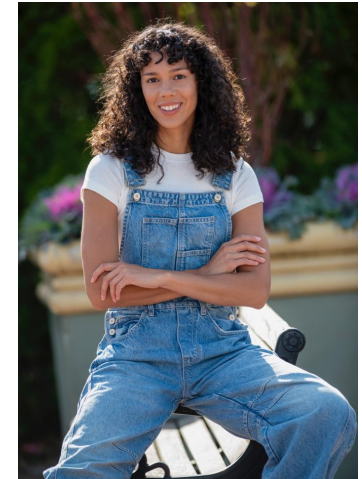

NEAL HAMIL AGENCY

Height: 175 cm / 5'9" | Bust: 81 cm / 32" | Waist: 64 cm / 25" | Hips: 89 cm / 35" | Dress: 32 / 2 | Shoe: 39.5 EU / 8.5 US | Hair: Brown | Eyes: Brown