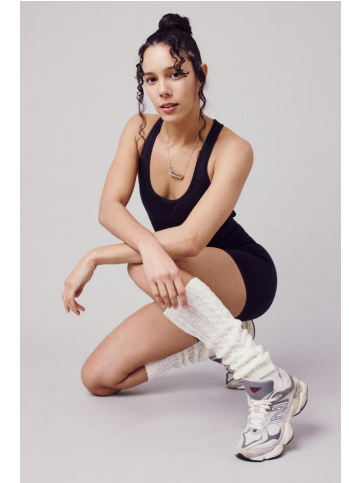

NEAL HAMIL AGENCY

Kassandra Cruz

Height: 175 cm / 5'9" | Bust: 81 cm / 32" | Waist: 64 cm / 25" | Hips: 89 cm / 35" | Dress: 32 / 2 | Shoe: 39.5 EU / 8.5 US | Hair: Brown | Eyes: Brown

NEAL HAMIL AGENCY

Kassandra Cruz

Height: 175 cm / 5'9" | Bust: 81 cm / 32" | Waist: 64 cm / 25" | Hips: 89 cm / 35" | Dress: 32 / 2 | Shoe: 39.5 EU / 8.5 US | Hair: Brown | Eyes: Brown

NEAL HAMIL AGENCY

Kassandra Cruz

Height: 175 cm / 5'9" | Bust: 81 cm / 32" | Waist: 64 cm / 25" | Hips: 89 cm / 35" | Dress: 32 / 2 | Shoe: 39.5 EU / 8.5 US | Hair: Brown | Eyes: Brown