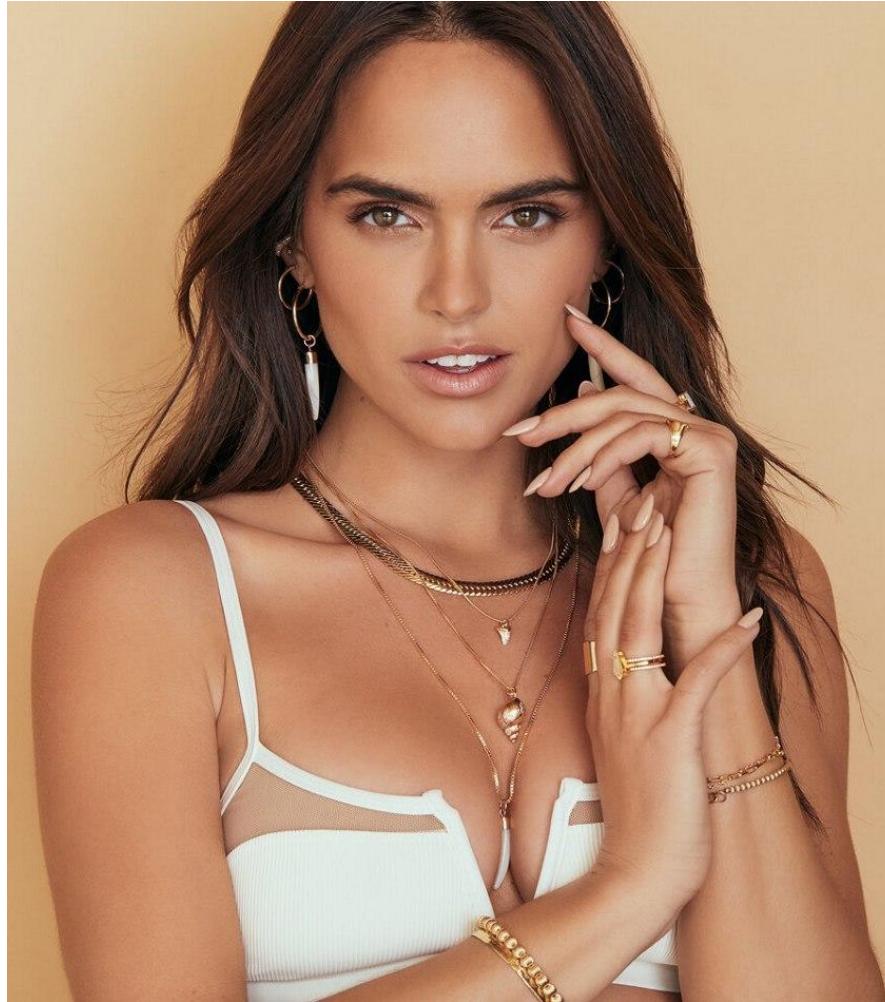

NEAL
HAMIL
AGENCY

Kass Ramirez

Height: 170 cm / 5'7" | Bust: 84 cm / 33" | Waist: 64 cm / 25" | Hips: 89 cm / 35" | Dress: 32 / 2 | Shoe: 39.0 EU / 8.0 US | Hair: Brown | Eyes: Light Brown

NEAL HAMIL AGENCY

Kass Ramirez

Height: 170 cm / 5'7" | Bust: 84 cm / 33" | Waist: 64 cm / 25" | Hips: 89 cm / 35" | Dress: 32 / 2 | Shoe: 39.0 EU / 8.0 US | Hair: Brown | Eyes: Light Brown

NEAL HAMIL AGENCY

NEW IN! SHOP ▾ HOMEBODY ▾ COLLECTIONS ▾ FINAL SALE

Kass Ramirez

Height: 170 cm / 5'7" | Bust: 84 cm / 33" | Waist: 64 cm / 25" | Hips: 89 cm / 35" | Dress: 32 / 2 | Shoe: 39.0 EU / 8.0 US | Hair: Brown | Eyes: Light Brown

NEAL HAMIL AGENCY

Kass Ramirez

Height: 170 cm / 5'7" | Bust: 84 cm / 33" | Waist: 64 cm / 25" | Hips: 89 cm / 35" | Dress: 32 / 2 | Shoe: 39.0 EU / 8.0 US | Hair: Brown | Eyes: Light Brown