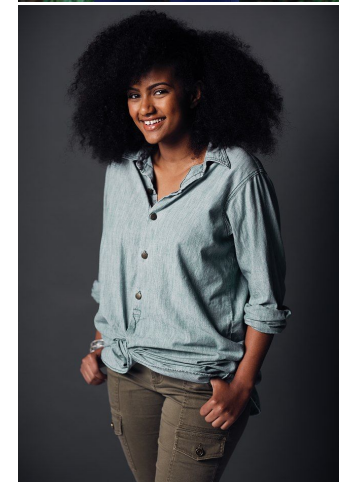

NEAL
HAMIL
AGENCY

Kalkidan Sahu

Height: 168 cm / 5'6" | Bust: 97 cm / 38" | Waist: 69 cm / 27" | Hips: 103 cm / 40.5" | Dress: 36 / 6 | Shoe: 39.0 EU / 8.0 US | Hair: Black | Eyes: Brown

NEAL HAMIL AGENCY

Kalkidan Sahlu

Height: 168 cm / 5'6" | Bust: 97 cm / 38" | Waist: 69 cm / 27" | Hips: 103 cm / 40.5" | Dress: 36 / 6 | Shoe: 39.0 EU / 8.0 US | Hair: Black | Eyes: Brown

NEAL
HAMIL
AGENCY

Kalkidan Sahu

Height: 168 cm / 5'6" | Bust: 97 cm / 38" | Waist: 69 cm / 27" | Hips: 103 cm / 40.5" | Dress: 36 / 6 | Shoe: 39.0 EU / 8.0 US | Hair: Black | Eyes: Brown