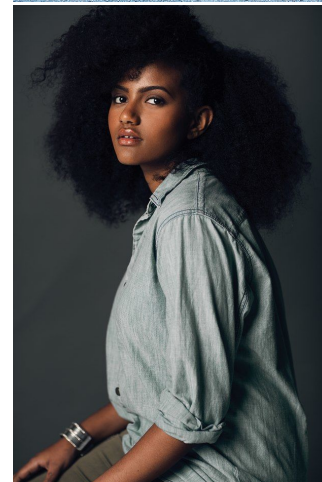

NEAL
HAMIL
AGENCY

Kalkidan Sahu

Height: 168 cm / 5'6" | Bust: 97 cm / 38" | Waist: 69 cm / 27" | Hips: 103 cm / 40.5" | Dress: 36 / 6 | Shoe: 39.0 EU / 8.0 US | Hair: Black | Eyes: Brown

NEAL HAMIL AGENCY

Kalkidan Sahlu

Height: 168 cm / 5'6" | Bust: 97 cm / 38" | Waist: 69 cm / 27" | Hips: 103 cm / 40.5" | Dress: 36 / 6 | Shoe: 39.0 EU / 8.0 US | Hair: Black | Eyes: Brown

NEAL
HAMIL
AGENCY

Kalkidan Sahu

Height: 168 cm / 5'6" | Bust: 97 cm / 38" | Waist: 69 cm / 27" | Hips: 103 cm / 40.5" | Dress: 36 / 6 | Shoe: 39.0 EU / 8.0 US | Hair: Black | Eyes: Brown