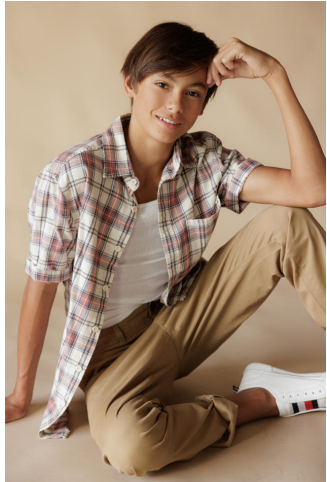

NEAL
HAMIL
AGENCY

Kaidryn Cain

Height: 175 cm / 5'9" | Waist: 70 cm / 27.5" | Hips: 71 cm / 28" | Inseam: 79 cm / 31" | Collar: 36 cm / 14" | Suit size: 42.0 cm / 32" | Shoe: 43.0 EU / 9.5 US | Hair: Brown | Eyes: Brown