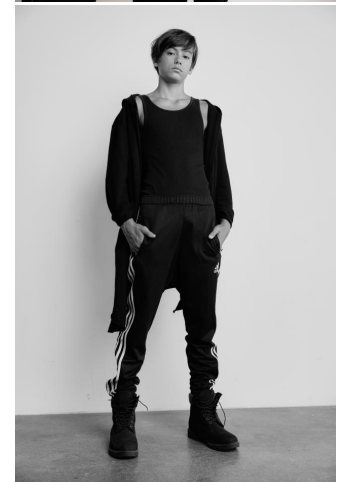

NEAL
HAMIL
AGENCY

Kaidryn Cain

Height: 175 cm / 5'9" | Waist: 70 cm / 27.5" | Hips: 71 cm / 28" | Inseam: 79 cm / 31" | Collar: 36 cm / 14" | Suit size: 42.0 cm / 32" | Shoe: 43.0 EU / 9.5 US | Hair: Brown | Eyes: Brown