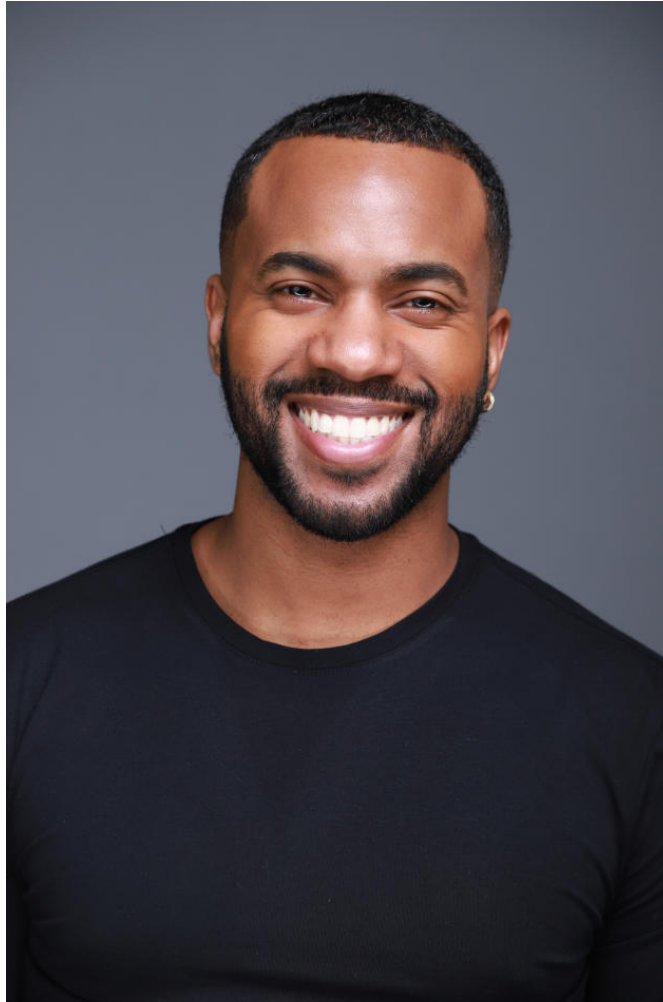

NEAL
HAMIL
AGENCY

Jules Palton

Height: 173 cm / 5'8" | Waist: 79 cm / 31" | Shoe: 43.0 EU / 9.5 US | Hair: Black | Eyes: Brown

NEAL
HAMIL
AGENCY

Jules Palton

Height: 173 cm / 5'8" | Waist: 79 cm / 31" | Shoe: 43.0 EU / 9.5 US | Hair: Black | Eyes: Brown

NEAL HAMIL AGENCY

Jules Palton

Height: 173 cm / 5'8" | Waist: 79 cm / 31" | Shoe: 43.0 EU / 9.5 US | Hair: Black | Eyes: Brown