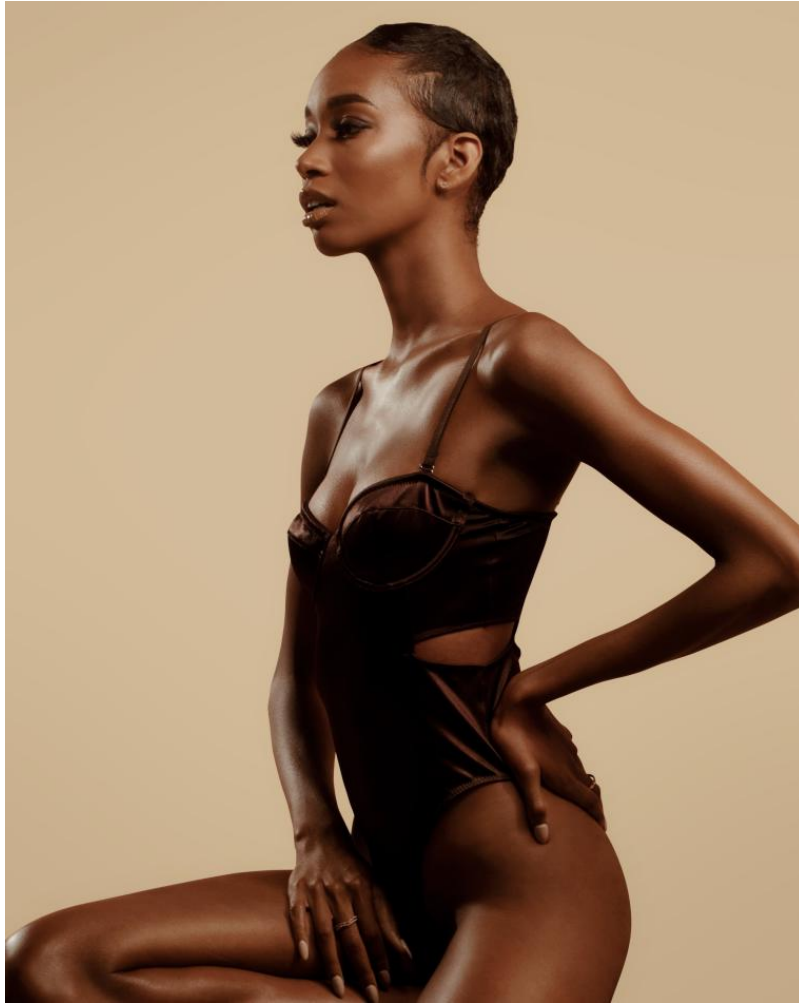

NEAL HAMIL AGENCY

Jordin Williams

Height: 180 cm / 5'11" | Bust: 74 cm / 29" | Waist: 61 cm / 24" | Hips: 84 cm / 33" | Dress: 30 / 0 | Shoe: 40.0 EU / 9.0 US | Hair: Brown | Eyes: Brown