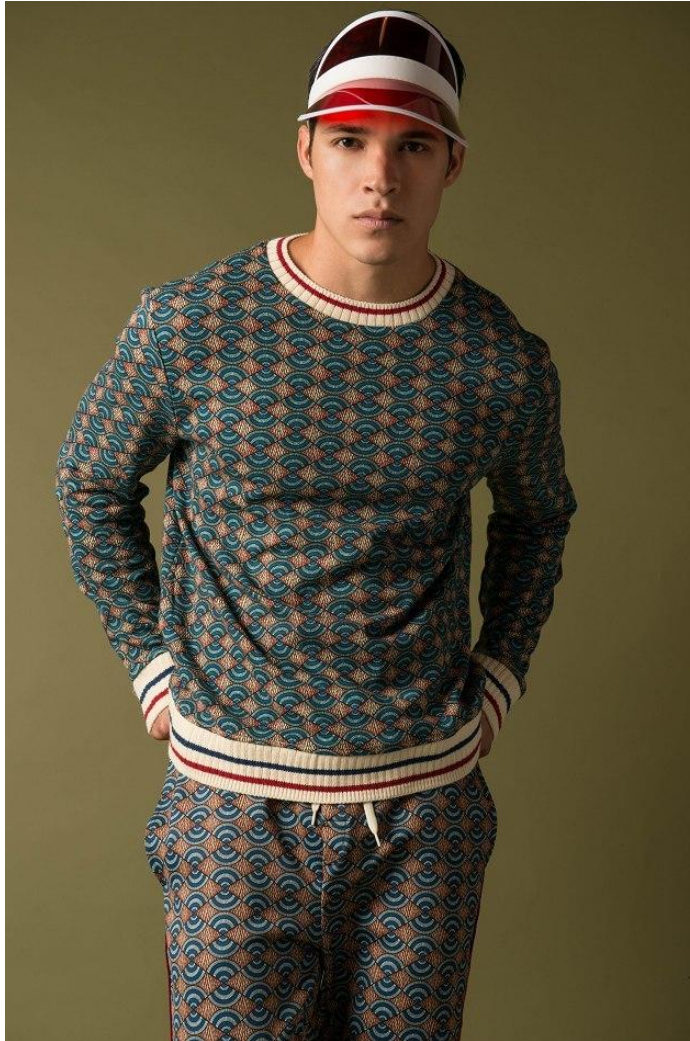

NEAL HAMIL AGENCY

Jesse Pedraza

Height: 183 cm / 6'0" | Waist: 81 cm / 32" | Inseam: 79 cm / 31" | Collar: 41 cm / 16" | Suit Length: R | Shoe: 44.5 EU / 10.5 US | Hair: Brown | Eyes: Brown

NEAL HAMIL AGENCY

Jesse Pedraza

Height: 183 cm / 6'0" | Waist: 81 cm / 32" | Inseam: 79 cm / 31" | Collar: 41 cm / 16" | Suit Length: R | Shoe: 44.5 EU / 10.5 US | Hair: Brown | Eyes: Brown

NEAL HAMIL AGENCY

Jesse Pedraza