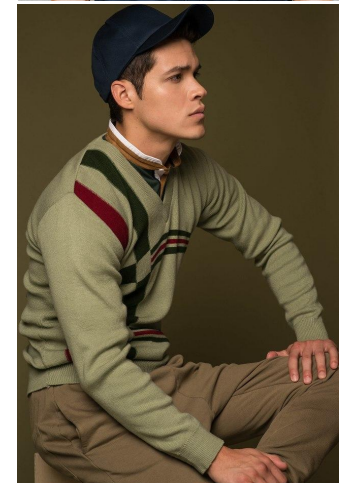

NEAL HAMIL AGENCY

Jesse Pedraza

Height: 183 cm / 6'0" | Waist: 81 cm / 32" | Inseam: 79 cm / 31" | Collar: 41 cm / 16" | Suit Length: R | Shoe: 44.5 EU / 10.5 US | Hair: Brown | Eyes: Brown

NEAL HAMIL AGENCY

Jesse Pedraza

Height: 183 cm / 6'0" | Waist: 81 cm / 32" | Inseam: 79 cm / 31" | Collar: 41 cm / 16" | Suit Length: R | Shoe: 44.5 EU / 10.5 US | Hair: Brown | Eyes: Brown

NEAL HAMIL AGENCY

Jesse Pedraza