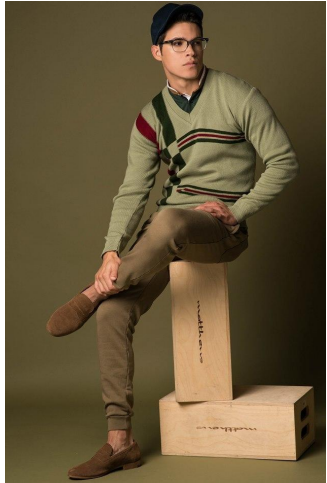

NEAL HAMIL AGENCY

Jesse Pedraza

Height: 183 cm / 6'0" | Waist: 81 cm / 32" | Inseam: 79 cm / 31" | Collar: 41 cm / 16" | Suit Length: R | Shoe: 44.5 EU / 10.5 US | Hair: Brown | Eyes: Brown

NEAL HAMIL AGENCY

Jesse Pedraza

Height: 183 cm / 6'0" | Waist: 81 cm / 32" | Inseam: 79 cm / 31" | Collar: 41 cm / 16" | Suit Length: R | Shoe: 44.5 EU / 10.5 US | Hair: Brown | Eyes: Brown

NEAL HAMIL AGENCY

Jesse Pedraza

Height: 183 cm / 6'0" | Waist: 81 cm / 32" | Inseam: 79 cm / 31" | Collar: 41 cm / 16" | Suit Length: R | Shoe: 44.5 EU / 10.5 US | Hair: Brown | Eyes: Brown

NEAL HAMIL AGENCY

Jesse Pedraza

Height: 183 cm / 6'0" | Waist: 81 cm / 32" | Inseam: 79 cm / 31" | Collar: 41 cm / 16" | Suit Length: R | Shoe: 44.5 EU / 10.5 US | Hair: Brown | Eyes: Brown