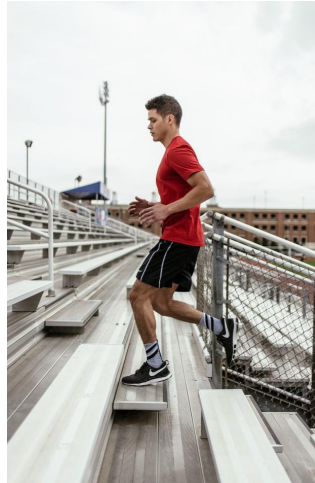

NEAL HAMIL AGENCY

Jesse Pedraza

Height: 183 cm / 6'0" | Waist: 81 cm / 32" | Inseam: 79 cm / 31" | Collar: 41 cm / 16" | Suit Length: R | Shoe: 44.5 EU / 10.5 US | Hair: Brown | Eyes: Brown

NEAL HAMIL AGENCY

Jesse Pedraza

Height: 183 cm / 6'0" | Waist: 81 cm / 32" | Inseam: 79 cm / 31" | Collar: 41 cm / 16" | Suit Length: R | Shoe: 44.5 EU / 10.5 US | Hair: Brown | Eyes: Brown

NEAL HAMIL AGENCY

Jesse Pedraza

Height: 183 cm / 6'0" | Waist: 81 cm / 32" | Inseam: 79 cm / 31" | Collar: 41 cm / 16" | Suit Length: R | Shoe: 44.5 EU / 10.5 US | Hair: Brown | Eyes: Brown

NEAL HAMIL AGENCY

Jesse Pedraza

Height: 183 cm / 6'0" | Waist: 81 cm / 32" | Inseam: 79 cm / 31" | Collar: 41 cm / 16" | Suit Length: R | Shoe: 44.5 EU / 10.5 US | Hair: Brown | Eyes: Brown