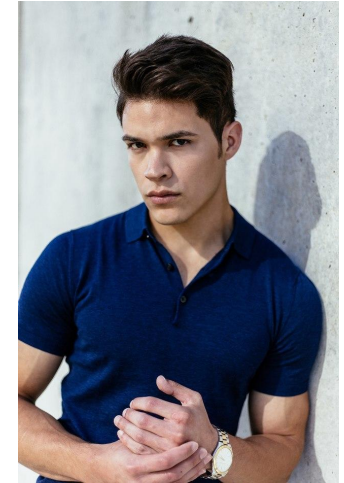

NEAL HAMIL AGENCY

Jesse Pedraza

Height: 183 cm / 6'0" | Waist: 81 cm / 32" | Inseam: 79 cm / 31" | Collar: 41 cm / 16" | Suit Length: R | Shoe: 44.5 EU / 10.5 US | Hair: Brown | Eyes: Brown

NEAL HAMIL AGENCY

Jesse Pedraza

Height: 183 cm / 6'0" | Waist: 81 cm / 32" | Inseam: 79 cm / 31" | Collar: 41 cm / 16" | Suit Length: R | Shoe: 44.5 EU / 10.5 US | Hair: Brown | Eyes: Brown

NEAL HAMIL AGENCY

Jesse Pedraza

Height: 183 cm / 6'0" | Waist: 81 cm / 32" | Inseam: 79 cm / 31" | Collar: 41 cm / 16" | Suit Length: R | Shoe: 44.5 EU / 10.5 US | Hair: Brown | Eyes: Brown

NEAL HAMIL AGENCY

Jesse Pedraza

Height: 183 cm / 6'0" | Waist: 81 cm / 32" | Inseam: 79 cm / 31" | Collar: 41 cm / 16" | Suit Length: R | Shoe: 44.5 EU / 10.5 US | Hair: Brown | Eyes: Brown