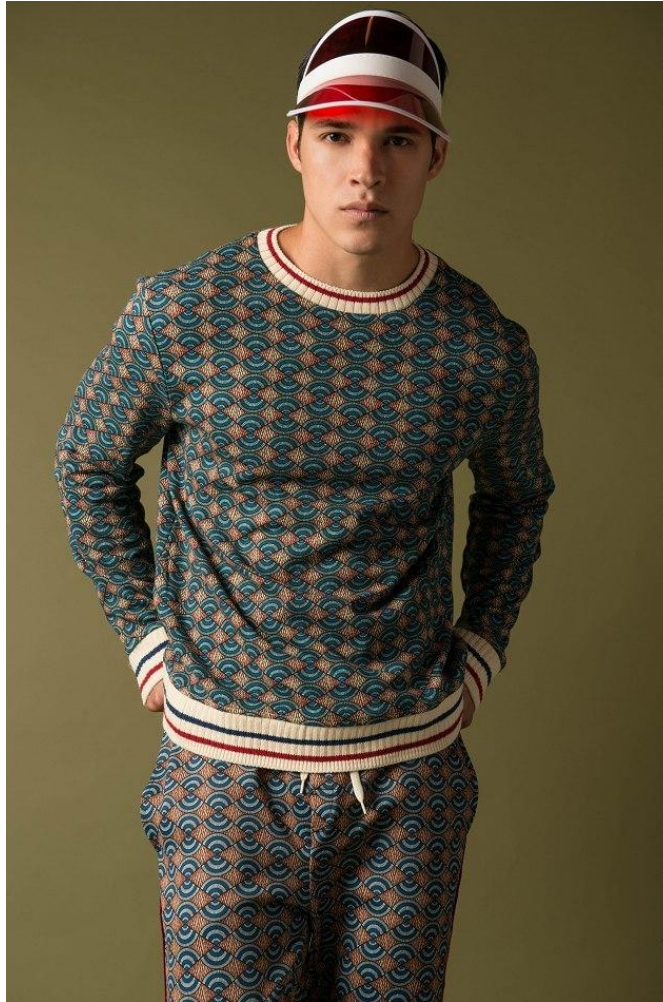

NEAL HAMIL AGENCY

Jesse Pedraza

Height: 183 cm / 6'0" | Waist: 81 cm / 32" | Inseam: 79 cm / 31" | Collar: 41 cm / 16" | Suit Length: R | Shoe: 44.5 EU / 10.5 US | Hair: Brown | Eyes: Brown

NEAL HAMIL AGENCY

Jesse Pedraza

Height: 183 cm / 6'0" | Waist: 81 cm / 32" | Inseam: 79 cm / 31" | Collar: 41 cm / 16" | Suit Length: R | Shoe: 44.5 EU / 10.5 US | Hair: Brown | Eyes: Brown

NEAL HAMIL AGENCY

Jesse Pedraza