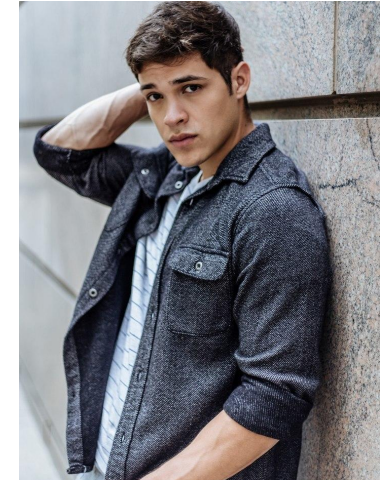

NEAL HAMIL AGENCY

Jesse Pedraza

Height: 183 cm / 6'0" | Waist: 81 cm / 32" | Inseam: 79 cm / 31" | Collar: 41 cm / 16" | Suit Length: R | Shoe: 44.5 EU / 10.5 US | Hair: Brown | Eyes: Brown