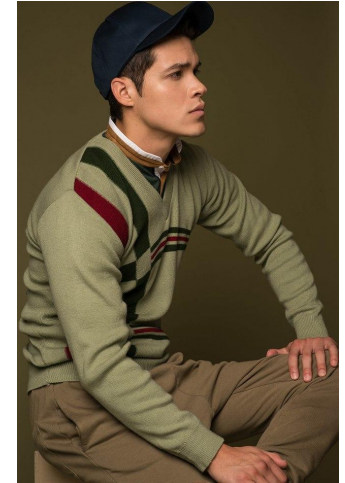

# NEAL HAMIL AGENCY

Jesse Pedraza

Height: 183 cm / 6'0" | Waist: 81 cm / 32" | Inseam: 79 cm / 31" | Collar: 41 cm / 16" | Suit Length: R | Shoe: 44.5 EU / 10.5 US | Hair: Brown | Eyes: Brown