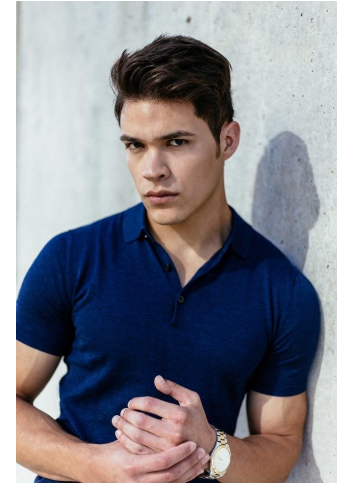

# NEAL HAMIL AGENCY

Jesse Pedraza

Height: 183 cm / 6'0" | Waist: 81 cm / 32" | Inseam: 79 cm / 31" | Collar: 41 cm / 16" | Suit Length: R | Shoe: 44.5 EU / 10.5 US | Hair: Brown | Eyes: Brown