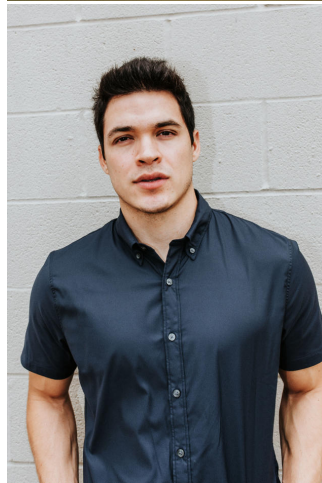

# NEAL HAMIL AGENCY

Jesse Pedraza

Height: 183 cm / 6'0" | Waist: 81 cm / 32" | Inseam: 79 cm / 31" | Collar: 41 cm / 16" | Suit Length: R | Shoe: 44.5 EU / 10.5 US | Hair: Brown | Eyes: Brown