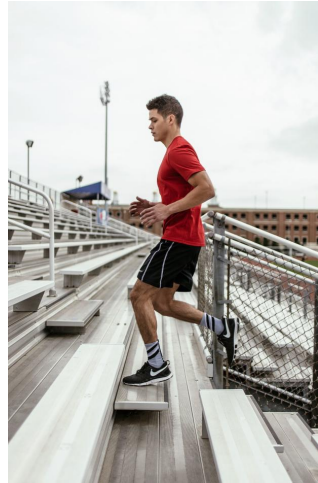

NEAL HAMIL AGENCY

Jesse Pedraza

Height: 183 cm / 6'0" | Waist: 81 cm / 32" | Inseam: 79 cm / 31" | Collar: 41 cm / 16" | Suit Length: R | Shoe: 44.5 EU / 10.5 US | Hair: Brown | Eyes: Brown